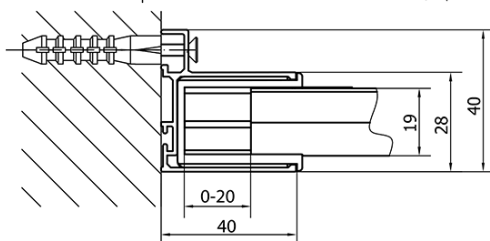

Properties

Profile colour: Chrome - polished aluminum

Shape: Rectangular shower enclosures

Type of opening: Sliding door

Opening direction: Versatile

Opening width: 400 mm

Glass colour: TRANSPARENT glass

Glass thickness: 6 mm

Properties: Framed design

Weight / Piece: 55.5 kg

Packaging: 2 Piece

Warranty: 2 years

Technical sheet

| | B |
|---------------|----------|
| EL1015-EL3115 | 680-700 |
| EL1015-EL3215 | 780-800 |
| EL1015-EL3315 | 880-900 |
| EL1015-EL3415 | 980-1000 |