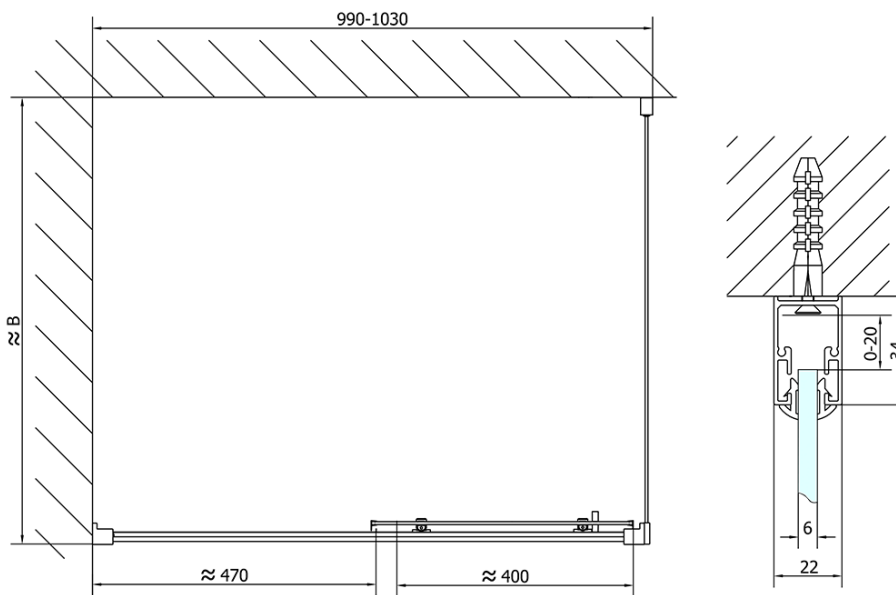

Order code: EL1015EL3215

Basic information

Brand: Polysan

Series: EASY

Size

Width: 1000 mm

Height: 1900 mm

Depth: 800 mm

Properties

Profile colour: Chrome - polished aluminum

Shape: Rectangular shower enclosures

Type of opening: Sliding door

Opening direction: Versatile

Opening width: 400 mm

Glass colour: TRANSPARENT glass

Glass thickness: 6 mm

Properties: Framed design

Weight / Piece: 55.5 kg

Packaging: 2 Piece

Warranty: 2 years

Technical sheet

| | B |
|---------------|----------|
| EL1015-EL3115 | 680-700 |
| EL1015-EL3215 | 780-800 |
| EL1015-EL3315 | 880-900 |
| EL1015-EL3415 | 980-1000 |