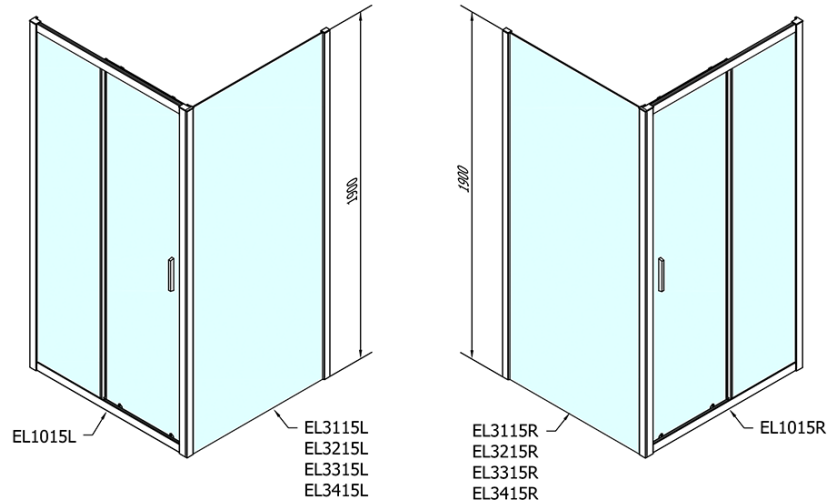

Order code: EL1015EL3215

Basic information

Brand: Polysan

Series: EASY

Size

Width: 1000 mm

Height: 1900 mm

Depth: 800 mm

Properties

Profile colour: Chrome - polished aluminum

Shape: Rectangular shower enclosures

Type of opening: Sliding door

Opening direction: Versatile

Opening width: 400 mm

Glass colour: TRANSPARENT glass

Glass thickness: 6 mm

Properties: Framed design

Weight / Piece: 55.5 kg

Packaging: 2 Piece

Warranty: 2 years

Technical sheet

| | B |
|---------------|----------|
| EL1015-EL3115 | 680-700 |
| EL1015-EL3215 | 780-800 |
| EL1015-EL3315 | 880-900 |
| EL1015-EL3415 | 980-1000 |