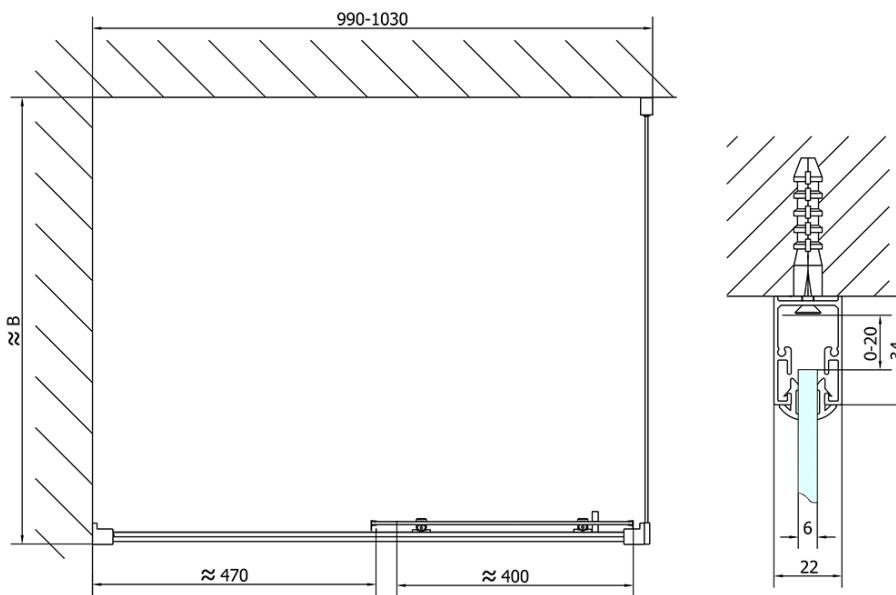

## Size

**Width:** 1000 mm

**Height:** 1900 mm

**Depth:** 700 mm

## Properties

**Profile colour:** Chrome - polished aluminum

**Shape:** Rectangular shower enclosures

**Type of opening:** Sliding door

**Opening direction:** Versatile

**Opening width:** 400 mm

**Glass colour:** TRANSPARENT glass

**Glass thickness:** 6 mm

**Properties:** Framed design

**Weight / Piece:** 52.5 kg

**Packaging:** 2 Piece

**Warranty:** 2 years

## We recommend buy

1 Piece KARIA Cast Marble Shower Tray 100x70cm, White (Order code: 71565)

1 Piece Shower tray siphon, dia. 90mm, DN40, polished stainless steel cover (Order code: 1711C)

Technical sheet