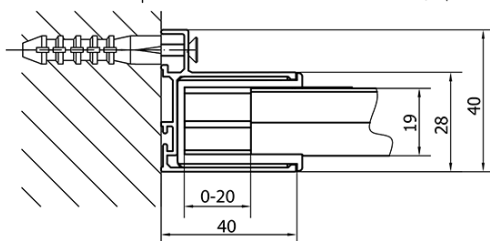

## Size

**Width:** 1000 mm

**Height:** 1900 mm

**Depth:** 700 mm

## Properties

**Profile colour:** Chrome - polished aluminum

**Shape:** Rectangular shower enclosures

**Type of opening:** Sliding door

**Opening direction:** Versatile

**Opening width:** 400 mm

**Glass colour:** TRANSPARENT glass

**Glass thickness:** 6 mm

**Properties:** Framed design

**Weight / Piece:** 52.5 kg

**Packaging:** 2 Piece

**Warranty:** 2 years

## We recommend buy

1 Piece KARIA Cast Marble Shower Tray 100x70cm, White (Order code: 71565)

1 Piece Shower tray waste, dia. 90mm, DN40, polished stainless steel cover (Order code: 1711C)

Technical sheet