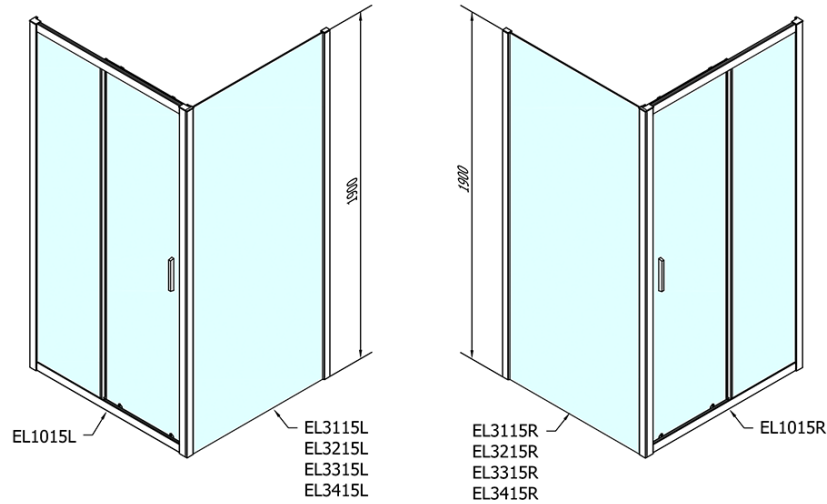

## Size

**Width:** 1000 mm

**Height:** 1900 mm

**Depth:** 700 mm

## Properties

**Profile colour:** Chrome - polished aluminum

**Shape:** Rectangular shower enclosures

**Type of opening:** Sliding door

**Opening direction:** Versatile

**Opening width:** 400 mm

**Glass colour:** TRANSPARENT glass

**Glass thickness:** 6 mm

**Properties:** Framed design

**Weight / Piece:** 52.5 kg

**Packaging:** 2 Piece

**Warranty:** 2 years

## We recommend buy

1 Piece KARIA Cast Marble Shower Tray 100x70cm, White (Order code: 71565)

1 Piece Shower tray waste, dia. 90mm, DN40, polished stainless steel cover (Order code: 1711C)

Technical sheet