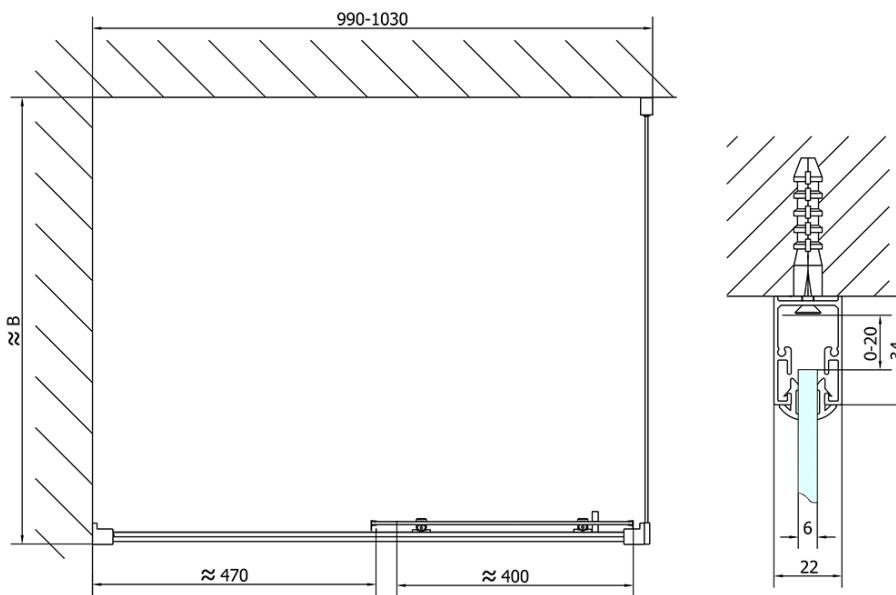

## Size

**Width:** 1000 mm

**Height:** 1900 mm

**Depth:** 700 mm

## Properties

**Profile colour:** Chrome - polished aluminum

**Shape:** Rectangular shower enclosures

**Type of opening:** Sliding door

**Opening direction:** Versatile

**Opening width:** 400 mm

**Glass colour:** TRANSPARENT glass

**Glass thickness:** 6 mm

**Properties:** Framed design

**Weight / Piece:** 52.5 kg

**Packaging:** 2 Piece

**Warranty:** 2 years

## We recommend buy

1 Piece KARIA Cast Marble Shower Tray 100x70cm, White (Order code: 71565)

1 Piece Shower tray waste, dia. 90mm, DN40, polished stainless steel cover (Order code: 1711C)

Technical sheet