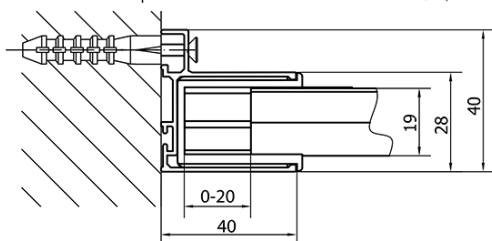

Properties

Profile colour: Chrome - polished aluminum

Shape: Rectangular shower enclosures

Type of opening: Sliding door

Opening direction: Versatile

Opening width: 400 mm

Glass colour: TRANSPARENT glass

Glass thickness: 6 mm

Properties: Framed design

Weight / Piece: 52.5 kg

Packaging: 2 Piece

Warranty: 2 years

We recommend buy

1 Piece KARIA Cast Marble Shower Tray 100x70cm, White (Order code: 71565)

1 Piece Shower tray siphon, dia. 90mm, DN40, polished stainless steel cover (Order code: 1711C)

Technical sheet

	B
EL1015-EL3115	680-700
EL1015-EL3215	780-800
EL1015-EL3315	880-900
EL1015-EL3415	980-1000