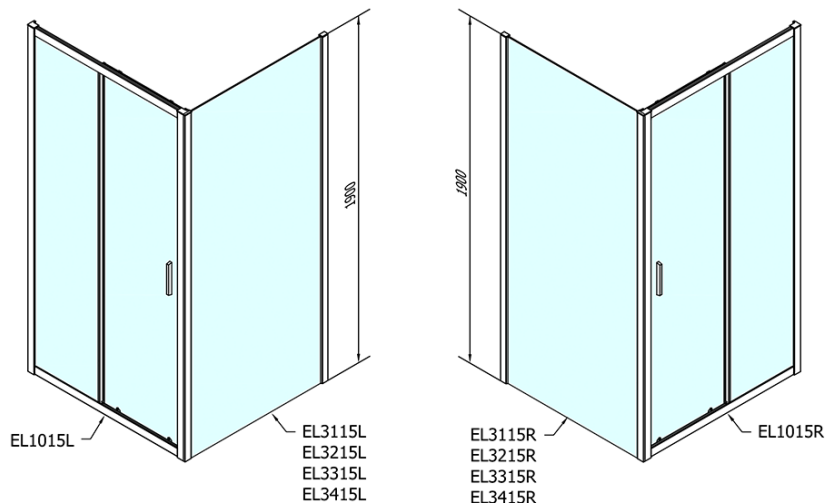

Order code: EL1015EL3115

Basic information

Brand: Polysan

Series: EASY

Size

Width: 1000 mm

Height: 1900 mm

Depth: 700 mm

Properties

Profile colour: Chrome - polished aluminum

Shape: Rectangular shower enclosures

Type of opening: Sliding door

Opening direction: Versatile

Opening width: 400 mm

Glass colour: TRANSPARENT glass

Glass thickness: 6 mm

Properties: Framed design

Weight / Piece: 52.5 kg

Packaging: 2 Piece

Warranty: 2 years

We recommend buy

1 Piece KARIA Cast Marble Shower Tray 100x70cm, White (Order code: 71565)

1 Piece Shower tray siphon, dia. 90mm, DN40, polished stainless steel cover (Order code: 1711C)

Technical sheet

	B
EL1015-EL3115	680-700
EL1015-EL3215	780-800
EL1015-EL3315	880-900
EL1015-EL3415	980-1000