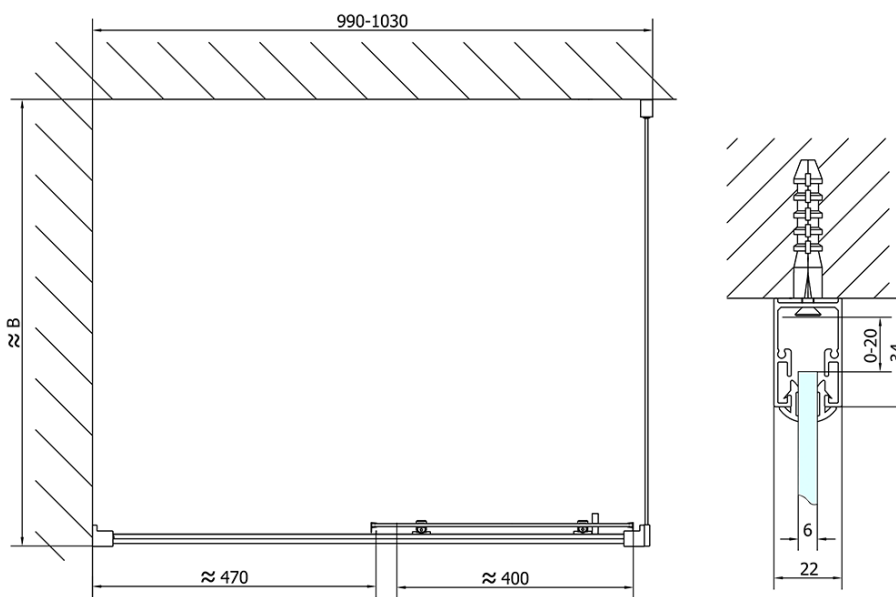

Order code: EL1015EL3115

Basic information

Brand: Polysan

Series: EASY

Size

Width: 1000 mm

Height: 1900 mm

Depth: 700 mm

Properties

Profile colour: Chrome - polished aluminum

Shape: Rectangular shower enclosures

Type of opening: Sliding door

Opening direction: Versatile

Opening width: 400 mm

Glass colour: TRANSPARENT glass

Glass thickness: 6 mm

Properties: Framed design

Weight / Piece: 52.5 kg

Packaging: 2 Piece

Warranty: 2 years

We recommend buy

1 Piece KARIA Cast Marble Shower Tray 100x70cm, White (Order code: 71565)

1 Piece Shower tray siphon, dia. 90mm, DN40, polished stainless steel cover (Order code: 1711C)

Technical sheet

	B
EL1015-EL3115	680-700
EL1015-EL3215	780-800
EL1015-EL3315	880-900
EL1015-EL3415	980-1000