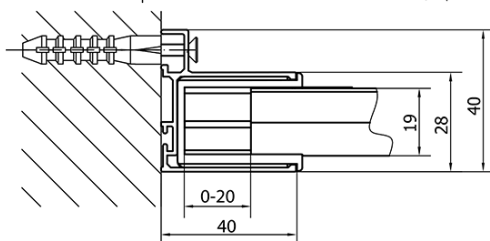

Order code: EL1015EL3115

Basic information

Brand: Polysan
Series: EASY

Size

Width: 1000 mm
Height: 1900 mm
Depth: 700 mm

Properties

Profile colour: Chrome - polished aluminum
Shape: Rectangular shower enclosures
Type of opening: Sliding door
Opening direction: Versatile
Opening width: 400 mm
Glass colour: TRANSPARENT glass
Glass thickness: 6 mm
Properties: Framed design
Weight / Piece: 52.5 kg
Packaging: 2 Piece
Warranty: 2 years

We recommend buy

1 Piece KARIA Cast Marble Shower Tray 100x70cm, White (Order code: 71565)

1 Piece Shower tray waste, dia. 90mm, DN40, polished stainless steel cover (Order code: 1711C)

Technical sheet

	B
EL1015-EL3115	680-700
EL1015-EL3215	780-800
EL1015-EL3315	880-900
EL1015-EL3415	980-1000