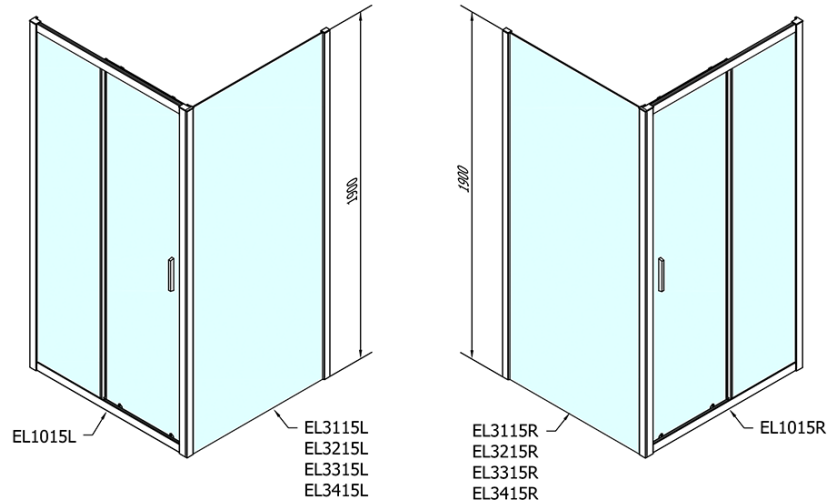

Order code: EL1015EL3115

Basic information

Brand: Polysan
Series: EASY

Size

Width: 1000 mm
Height: 1900 mm
Depth: 700 mm

Properties

Profile colour: Chrome - polished aluminum
Shape: Rectangular shower enclosures
Type of opening: Sliding door
Opening direction: Versatile
Opening width: 400 mm
Glass colour: TRANSPARENT glass
Glass thickness: 6 mm
Properties: Framed design
Weight / Piece: 52.5 kg
Packaging: 2 Piece
Warranty: 2 years

We recommend buy

1 Piece KARIA Cast Marble Shower Tray 100x70cm, White (Order code: 71565)

1 Piece Shower tray waste, dia. 90mm, DN40, polished stainless steel cover (Order code: 1711C)

Technical sheet

	B
EL1015-EL3115	680-700
EL1015-EL3215	780-800
EL1015-EL3315	880-900
EL1015-EL3415	980-1000