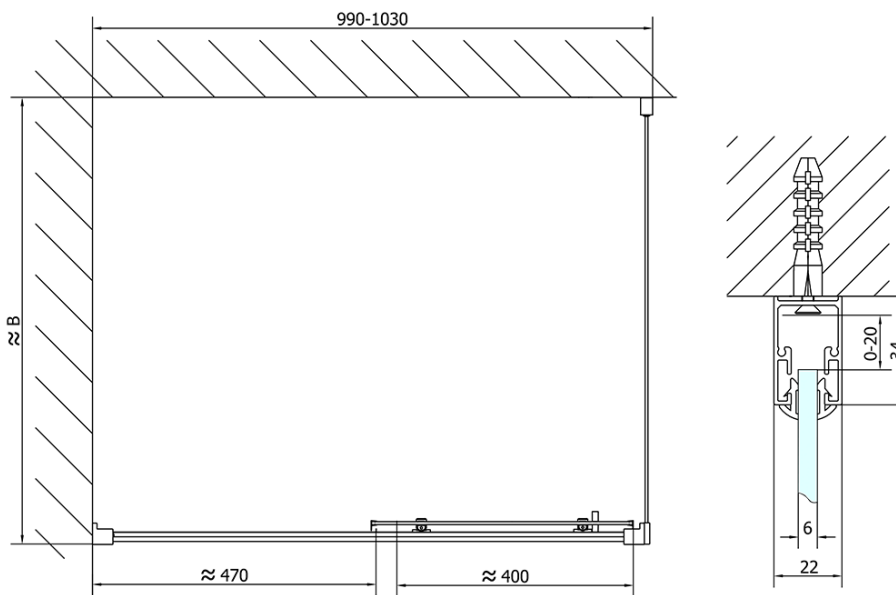

Order code: EL1015EL3115

Basic information

Brand: Polysan
Series: EASY

Size

Width: 1000 mm
Height: 1900 mm
Depth: 700 mm

Properties

Profile colour: Chrome - polished aluminum
Shape: Rectangular shower enclosures
Type of opening: Sliding door
Opening direction: Versatile
Opening width: 400 mm
Glass colour: TRANSPARENT glass
Glass thickness: 6 mm
Properties: Framed design
Weight / Piece: 52.5 kg
Packaging: 2 Piece
Warranty: 2 years

We recommend buy

1 Piece KARIA Cast Marble Shower Tray 100x70cm, White (Order code: 71565)

1 Piece Shower tray waste, dia. 90mm, DN40, polished stainless steel cover (Order code: 1711C)

Technical sheet

	B
EL1015-EL3115	680-700
EL1015-EL3215	780-800
EL1015-EL3315	880-900
EL1015-EL3415	980-1000