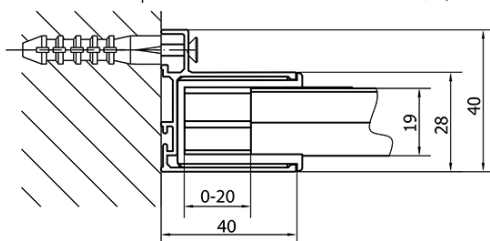

## Size

**Width:** 1000 mm

**Height:** 1900 mm

**Depth:** 700 mm

## Properties

**Profile colour:** Chrome - polished aluminum

**Shape:** Rectangular shower enclosures

**Type of opening:** Sliding door

**Opening direction:** Versatile

**Opening width:** 400 mm

**Glass colour:** TRANSPARENT glass

**Glass thickness:** 6 mm

**Properties:** Framed design

**Weight / Piece:** 52.5 kg

**Packaging:** 2 Piece

**Warranty:** 2 years

## We recommend buy

1 Piece KARIA Cast Marble Shower Tray 100x70cm, White (Order code: 71565)

1 Piece Shower tray siphon, dia. 90mm, DN40, polished stainless steel cover (Order code: 1711C)

Technical sheet