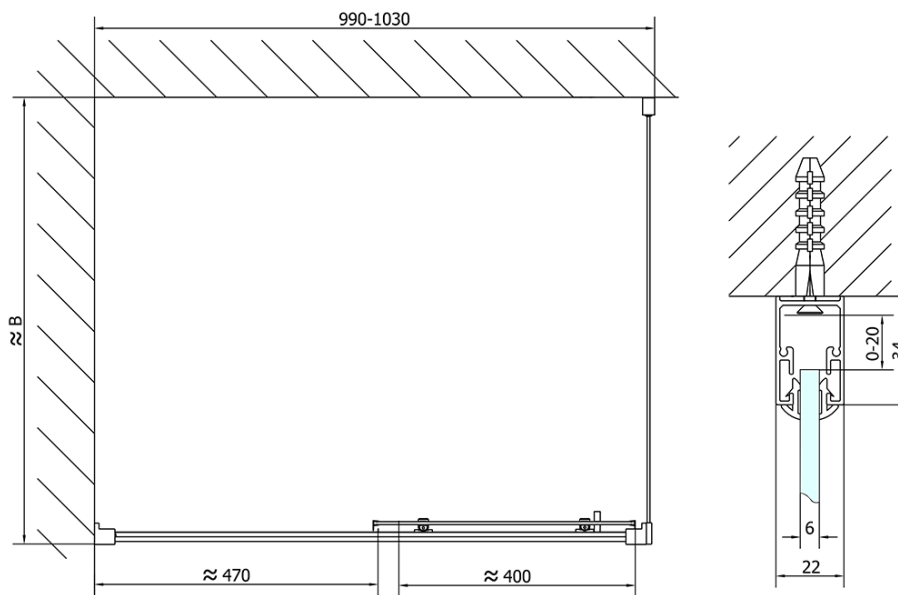

## Size

**Width:** 1000 mm

**Height:** 1900 mm

**Depth:** 700 mm

## Properties

**Profile colour:** Chrome - polished aluminum

**Shape:** Rectangular shower enclosures

**Type of opening:** Sliding door

**Opening direction:** Versatile

**Opening width:** 400 mm

**Glass colour:** TRANSPARENT glass

**Glass thickness:** 6 mm

**Properties:** Framed design

**Weight / Piece:** 52.5 kg

**Packaging:** 2 Piece

**Warranty:** 2 years

## We recommend buy

1 Piece KARIA Cast Marble Shower Tray 100x70cm, White (Order code: 71565)

1 Piece Shower tray siphon, dia. 90mm, DN40, polished stainless steel cover (Order code: 1711C)

Technical sheet