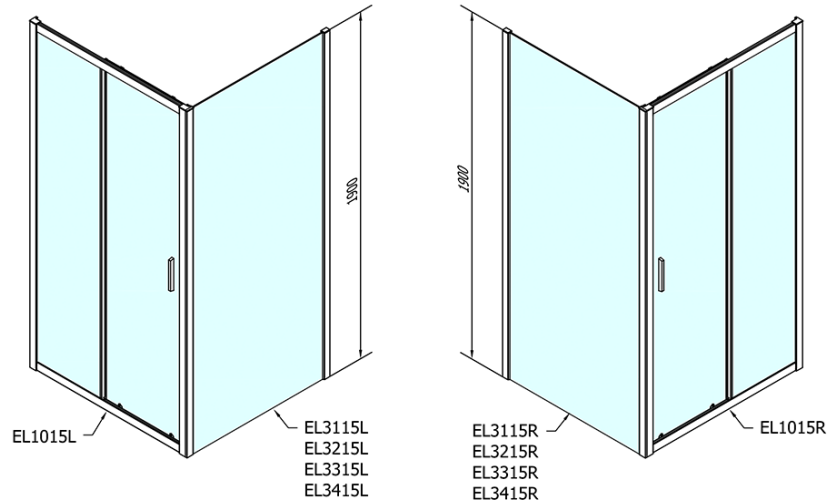

## Size

**Width:** 1000 mm

**Height:** 1900 mm

**Depth:** 700 mm

## Properties

**Profile colour:** Chrome - polished aluminum

**Shape:** Rectangular shower enclosures

**Type of opening:** Sliding door

**Opening direction:** Versatile

**Opening width:** 400 mm

**Glass colour:** TRANSPARENT glass

**Glass thickness:** 6 mm

**Properties:** Framed design

**Weight / Piece:** 52.5 kg

**Packaging:** 2 Piece

**Warranty:** 2 years

## We recommend buy

1 Piece KARIA Cast Marble Shower Tray 100x70cm, White (Order code: 71565)

1 Piece Shower tray siphon, dia. 90mm, DN40, polished stainless steel cover (Order code: 1711C)

Technical sheet