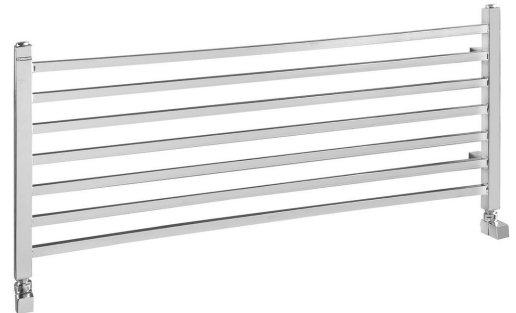

METRO bathroom radiator 1000x450 mm, chrome

Order code: 0411-10

Basic information

Brand: Sapho
Series: METRO

Size

Width: 1000 mm
Height: 450 mm
Volume: 2.5 l

Properties

Colour: Chrome
Material: Steel
Shape: H-Shape
Suggested heating element: 200 W
Heating type: Electric Heating, Combined heating - Electric/Central, Central heating
Connection centers: 970 mm
Output: 295 W
Temperature gradient: 75/65/20 °C
Weight / Piece: 7.14 kg
Packaging: 1 Piece
Warranty: 2 years

Spare parts

Bathroom radiator venting plug G1/2" metal (Order code: 26169)

Technical sheet