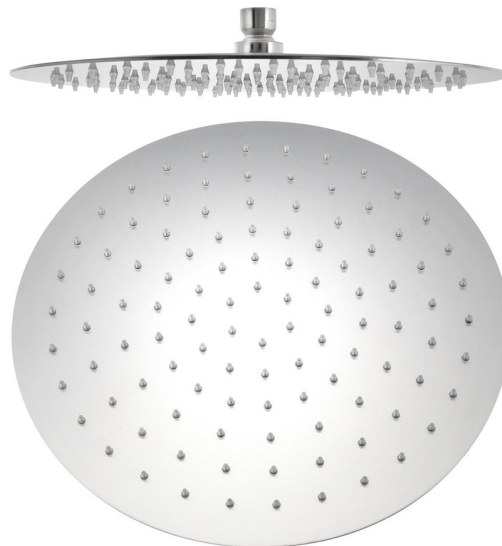

# MINIMAL head shower, dia. 300mm, brushed stainless steel

Order code: MI093

## Basic information

Brand: Sapho  
Series: MINIMAL

## Size

Diameter: 300 mm  
Height: 4 mm

## Properties

Colour: Stainless steel  
Material: Stainless steel  
Shape: Circular  
Installation: 1 outlet  
Shower functions: Rain  
Equipment: AntiCalc  
Weight / Piece: 1.92 kg  
Packaging: 1 Piece  
Warranty: 2 years