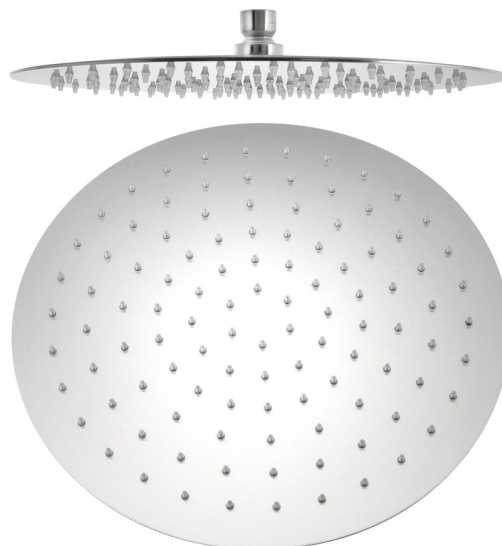

## MINIMAL head shower, dia. 300mm, brushed stainless steel

Order code: MI093

### Basic information

Brand: Sapho  
Series: MINIMAL

### Size

Diameter: 300 mm  
Height: 4 mm

### Properties

Colour: Stainless steel  
Material: Stainless steel  
Shape: Circular  
Installation: 1 outlet  
Shower functions: Rain  
Equipment: AntiCalc  
Weight / Piece: 1.92 kg  
Packaging: 1 Piece  
Warranty: 2 years