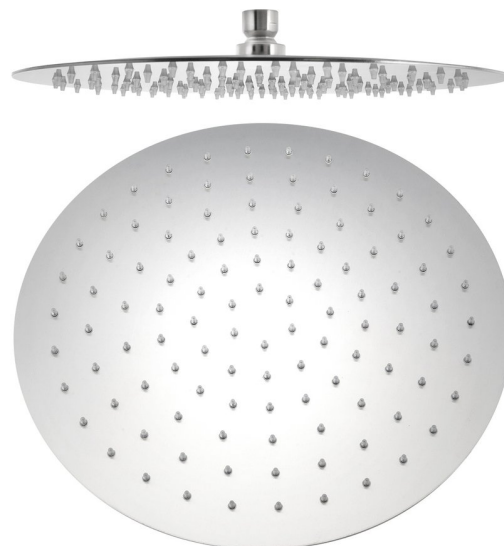

# MINIMAL head shower, dia. 300mm, brushed stainless steel

Order code: MI093

## Basic information

Brand: Sapho  
Series: MINIMAL

## Size

Diameter: 300 mm  
Height: 4 mm

## Properties

Colour: Stainless steel  
Material: Stainless steel  
Shape: Circular  
Installation: 1 outlet  
Shower functions: Rain  
Equipment: AntiCalc  
Weight / Piece: 1.92 kg  
Packaging: 1 Piece  
Warranty: 2 years