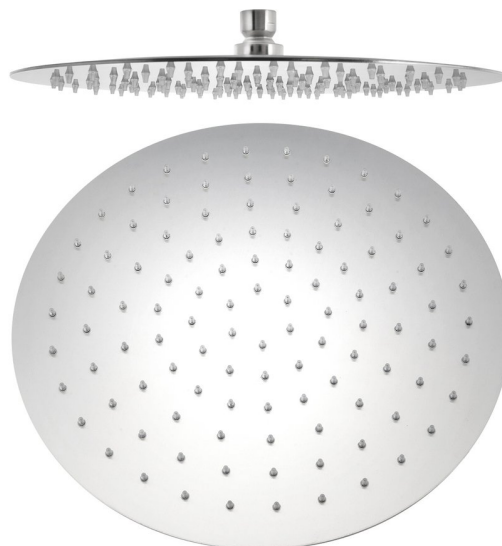

MINIMAL head shower, dia. 300mm, brushed stainless steel

Order code: MI093

Basic information

Brand: Sapho
Series: MINIMAL

Size

Diameter: 300 mm
Height: 4 mm

Properties

Colour: Stainless steel
Material: Stainless steel
Shape: Circular
Installation: 1 outlet
Shower functions: Rain
Equipment: AntiCalc
Weight / Piece: 1.92 kg
Packaging: 1 Piece
Warranty: 2 years

We recommend buy

1 Piece MINIMAL shower spout round, 400mm, stainless steel matt (Order code: MI091)

MINIMAL head shower, dia. 300mm, brushed stainless steel

Technical sheet