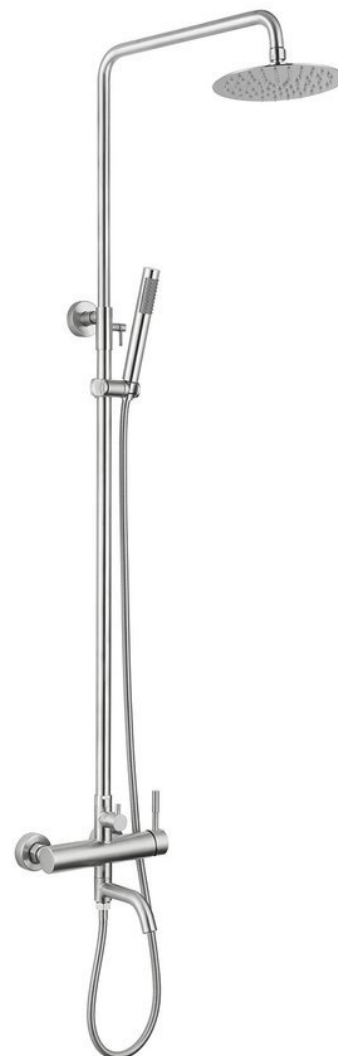

MINIMAL bath column with mixer and spout, polished stainless steel

 **SAPHO**

Order code: MI140

Basic information

Brand: Sapho
Series: MINIMAL

Size

Width: 230 mm
Height: 1300 mm

Properties

Colour: Stainless steel
Material: Stainless steel
Shape: Circular
Installation: Wall-mounted 150 mm
Type of control: Lever
Cartridge diameter: 35 mm
Shower columns: Including bath tap
Shower functions: Rain
Equipment: AntiCalc, Adjustable column height
Weight / Piece: 5.06 kg
Packaging: 1 Piece
Warranty: 6 years

Spare parts

Replacement Cartridge (Order code: 521601)
Set of S-Unions 1/2" x 3/4" pair (Order code: ET654)

MINIMAL bath column with mixer and spout, polished stainless steel

Technical sheet