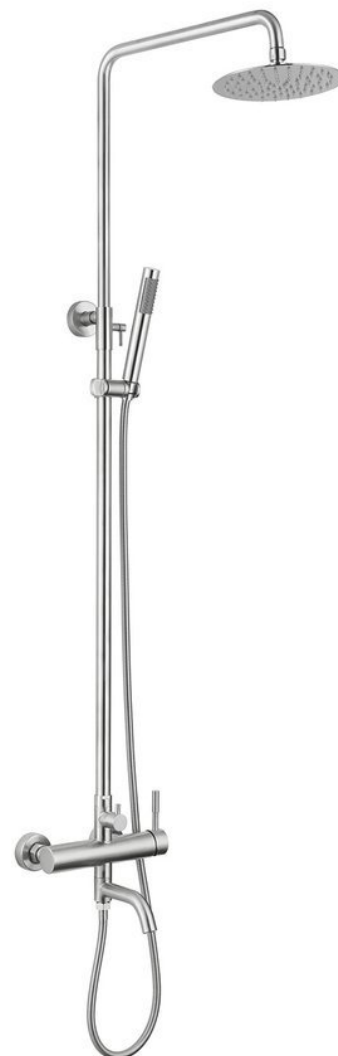

## MINIMAL bath column with mixer and spout, polished stainless steel

 **SAPHO**

Order code: MI140

### Basic information

Brand: Sapho  
Series: MINIMAL

### Size

Width: 230 mm  
Height: 1300 mm

### Properties

Colour: Stainless steel  
Material: Stainless steel  
Shape: Circular  
Installation: Wall-mounted 150 mm  
Type of control: Lever  
Cartridge diameter: 35 mm  
Shower columns: Including bath tap  
Shower functions: Rain  
Equipment: AntiCalc, Adjustable column height  
Weight / Piece: 5.06 kg  
Packaging: 1 Piece  
Warranty: 6 years