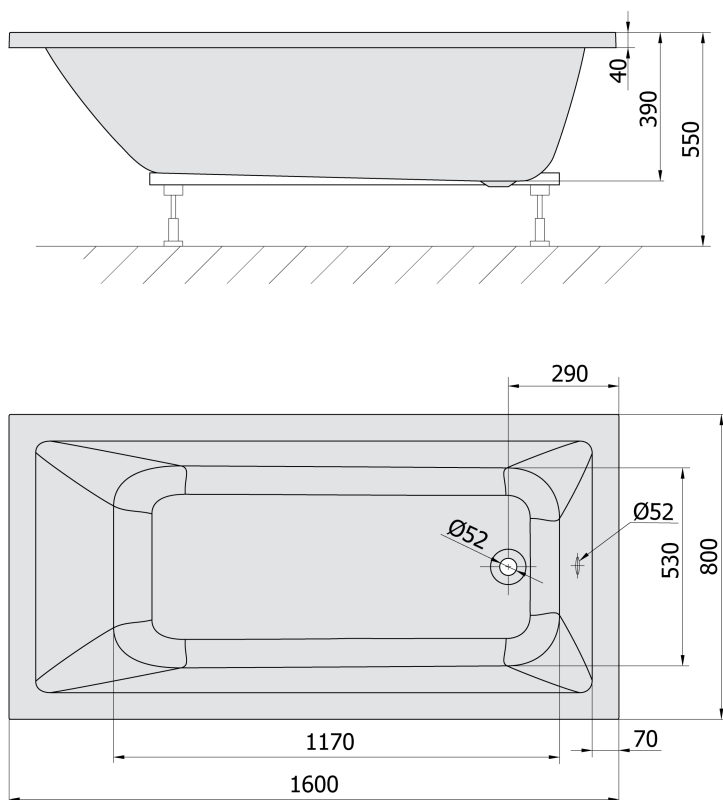

NOEMI Rectangular Bath 160x80x39cm, black matt

Order code: 71722.21

Size

Length: 1600 mm
 Width: 800 mm
 Height: 390 mm
 Volume: 206 l

Properties

Colour: Black matt
 Material: Acrylate
 Warranty: 10 years

Technical sheet

VOLUME 206L