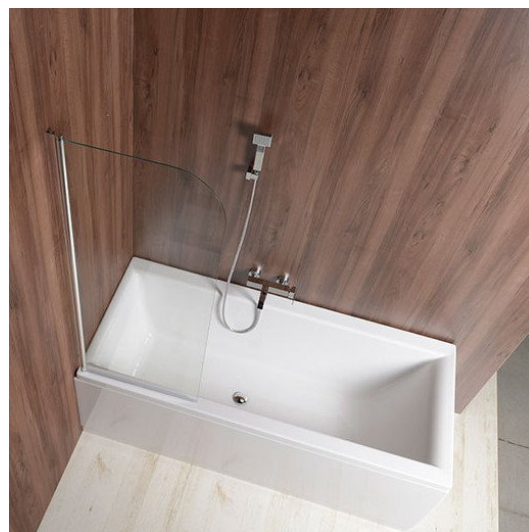

VILMA Bathtub Screen 600mm, chrome/clear glass

Order code: AQ6014

Basic information

Brand: Aqualine

Size

Width: 600 mm

Height: 1400 mm

Properties

Profile colour: Chrome - polished aluminum

Type of opening: Pivot door folding

Glass colour: TRANSPARENT glass

Glass thickness: 6 mm

Weight / Piece: 18.95 kg

Packaging: 1 Piece

Warranty: 3 years

Spare parts