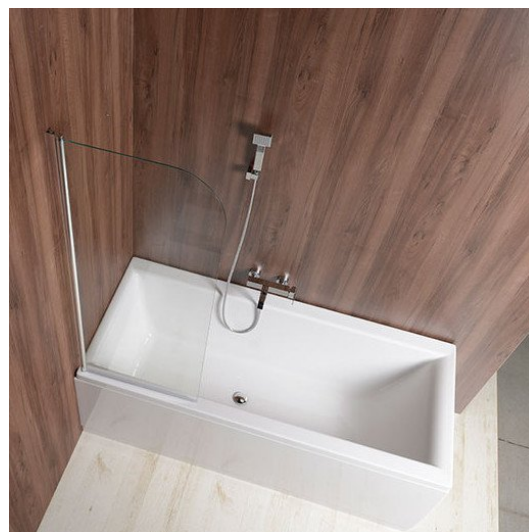

VILMA Bathtub Screen 600mm, chrome/clear glass

Order code: AQ6014

Basic information

Brand: Aqualine

Size

Width: 600 mm

Height: 1400 mm

Properties

Profile colour: Chrome - polished aluminum

Type of opening: Pivot door folding

Glass colour: TRANSPARENT glass

Glass thickness: 6 mm

Weight / Piece: 18.95 kg

Packaging: 1 Piece

Warranty: 3 years

Spare parts

Bottom seal for AQ6018 L/R (53 cm) (Order code: NDAQ6018-01)

Mounting kit for AQ6014 (Order code: NDAQ6014-03)

Hinges for AQ6014 (Order code: NDAQ6014-02)