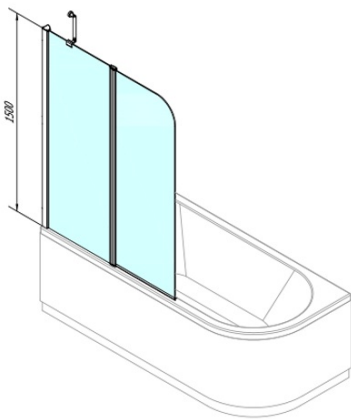

Order code: BS-120

Basic information

Brand: Polysan

Size

Width: 1200 mm

Height: 1500 mm

Properties

Profile colour: Chrome - polished aluminum

Type of opening: Pivot door with fix part

Glass colour: TRANSPARENT glass

Glass finish: Antidrop

Glass thickness: 6 mm

Weight / Piece: 30.0 kg

Packaging: 1 Piece

Warranty: 2 years

Technical sheet