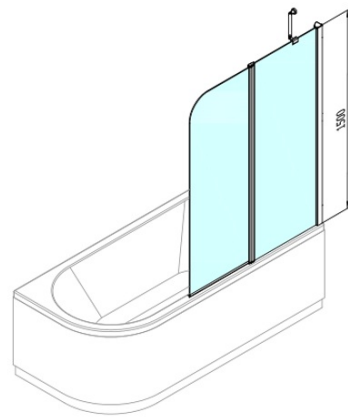

Technical sheet

BS-120R