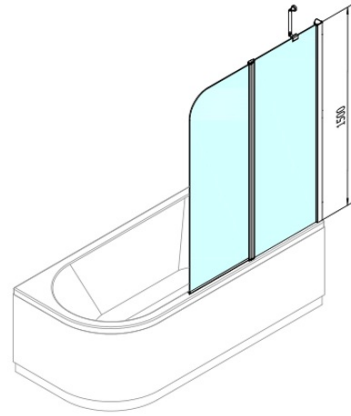

Technical sheet

BS-120R