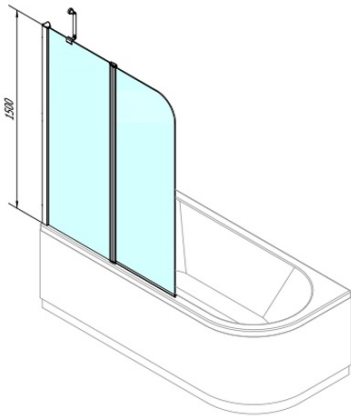

Order code: BS-120

Basic information

Brand: Polysan

Size

Width: 1200 mm

Height: 1500 mm

Properties

Profile colour: Chrome - polished aluminum

Type of opening: Pivot door with fix part

Glass colour: TRANSPARENT glass

Glass finish: Antidrop

Glass thickness: 6 mm

Weight / Piece: 30.0 kg

Packaging: 1 Piece

Warranty: 2 years

Technical sheet