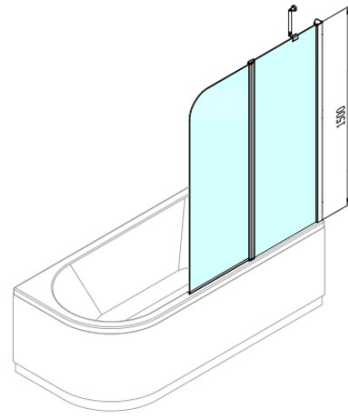

Technical sheet

BS-120R