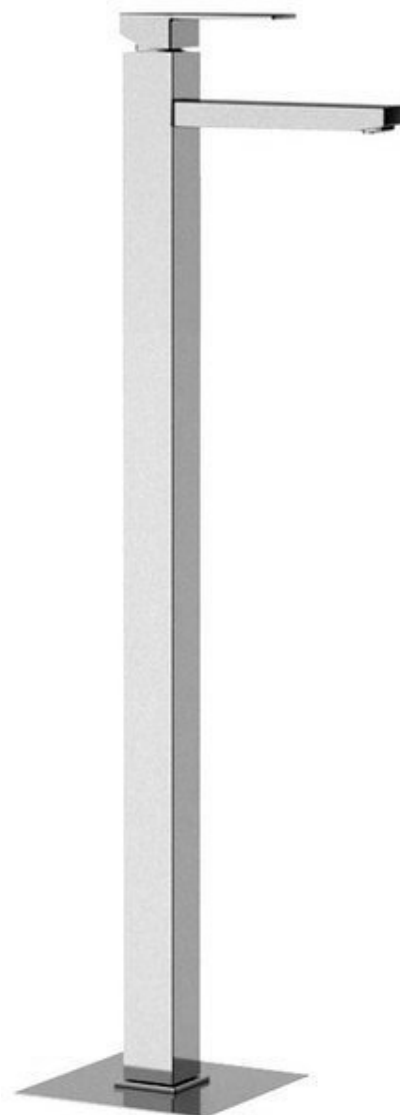

Order code: 1102-16

Basic information

Brand: Sapho
Series: LATUS

Size

Width: 43 mm
Height: 1020 mm
Depth: 170 mm

Properties

Colour: Chrome
Material: Brass
Shape: Square
Installation: Floorstanding
Type of control: Lever
Cartridge diameter: 35 mm
Spout Height: 940 mm
Equipment: Including waste
Weight / Piece: 12.5 kg
Packaging: 1 Piece
Warranty: 6 years

Spare parts

KEROX ECO Replacement Cartridge dia 35mm, low (Order code: 2121B2)
Replacement Cartridge (Order code: 521601)

Technical sheet