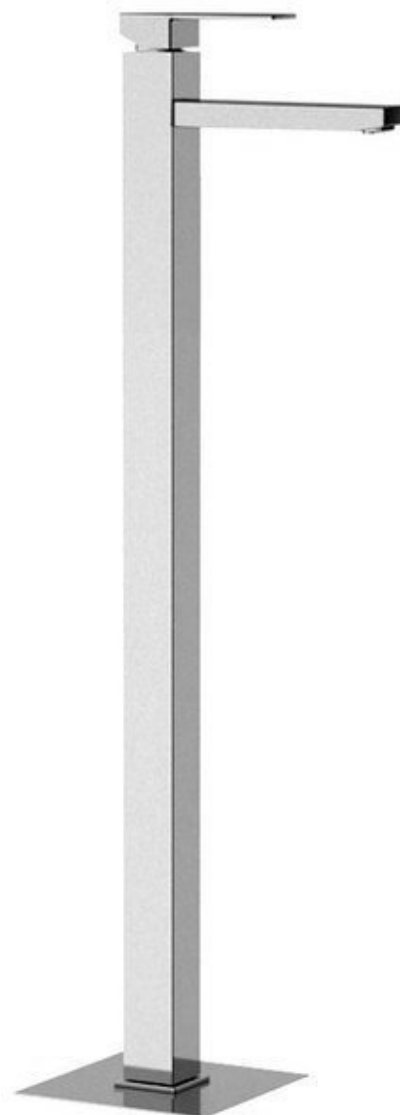

Order code: 1102-16

## Basic information

Brand: Sapho  
Series: LATUS

## Size

Width: 43 mm  
Height: 1020 mm  
Depth: 170 mm

## Properties

Colour: Chrome  
Material: Brass  
Shape: Square  
Installation: Floorstanding  
Type of control: Lever  
Cartridge diameter: 35 mm  
Spout Height: 940 mm  
Equipment: Including waste  
Weight / Piece: 12.5 kg  
Packaging: 1 Piece  
Warranty: 6 years