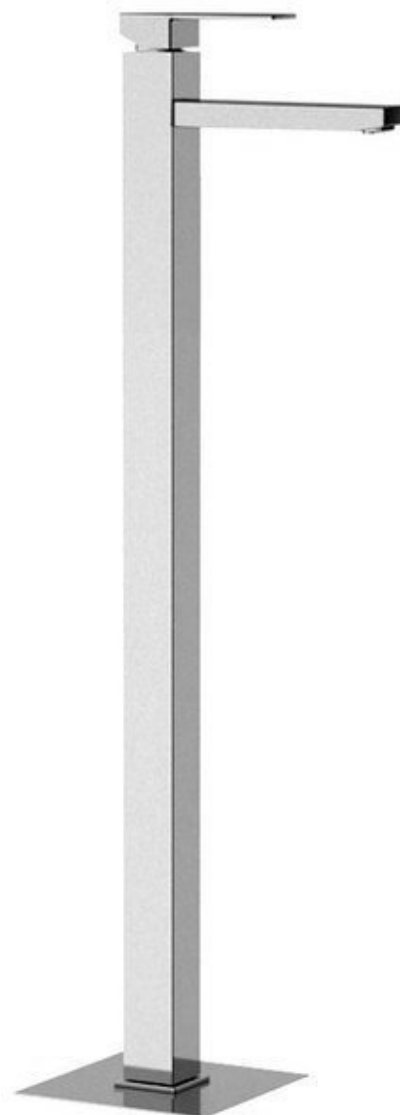

Order code: 1102-16

**Basic information**

Brand: Sapho  
Series: LATUS

**Size**

Width: 43 mm  
Height: 1020 mm  
Depth: 170 mm

**Properties**

Colour: Chrome  
Material: Brass  
Shape: Square  
Installation: Floorstanding  
Type of control: Lever  
Cartridge diameter: 35 mm  
Spout Height: 940 mm  
Equipment: Including waste  
Weight / Piece: 12.5 kg  
Packaging: 1 Piece  
Warranty: 6 years

**Spare parts**

KEROX ECO Replacement Cartridge dia 35mm, low (Order code: 2121B2)  
Replacement Cartridge (Order code: 521601)

Technical sheet