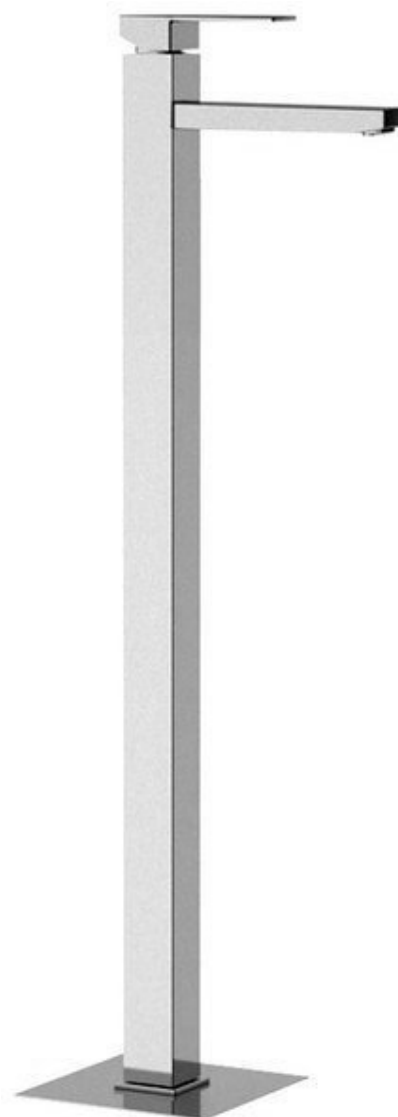

Order code: 1102-16

Basic information

Brand: Sapho
Series: LATUS

Size

Width: 43 mm
Height: 1020 mm
Depth: 170 mm

Properties

Colour: Chrome
Material: Brass
Shape: Square
Installation: Floorstanding
Type of control: Lever
Cartridge diameter: 35 mm
Spout Height: 940 mm
Equipment: Including waste
Weight / Piece: 12.5 kg
Packaging: 1 Piece
Warranty: 6 years

Spare parts

KEROX ECO Replacement Cartridge dia 35mm, low (Order code: 2121B2)
Replacement Cartridge (Order code: 521601)

Technical sheet