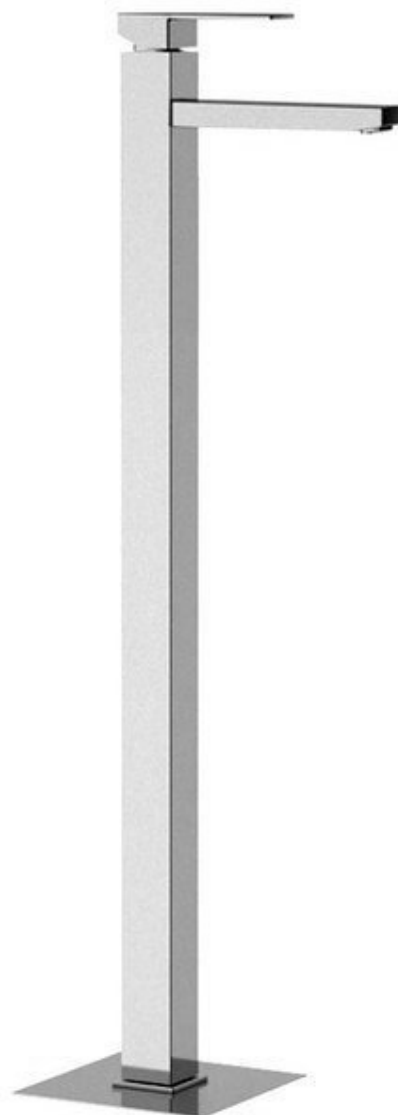

Order code: 1102-16

Basic information

Brand: Sapho
Series: LATUS

Size

Width: 43 mm
Height: 1020 mm
Depth: 170 mm

Properties

Colour: Chrome
Material: Brass
Shape: Square
Installation: Floorstanding
Type of control: Lever
Cartridge diameter: 35 mm
Spout Height: 940 mm
Equipment: Including waste
Weight / Piece: 12.5 kg
Packaging: 1 Piece
Warranty: 6 years

Spare parts

KEROX ECO Replacement Cartridge dia 35mm, low (Order code: 2121B2)
Replacement Cartridge (Order code: 521601)

Technical sheet