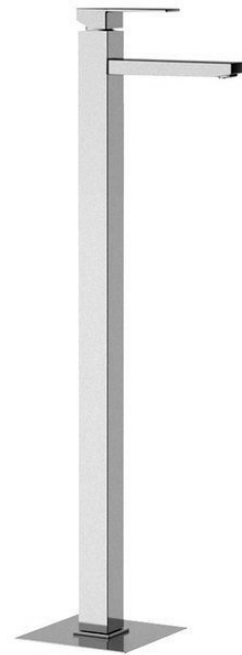

LATUS washbasin mixer into floor, chrome

 **SAPHO**

Order code: 1102-16

Size

Width: 43 mm
Height: 1020 mm
Depth: 170 mm

Properties

Colour: Chrome
Material: Brass
Warranty: 6 years

Technical sheet