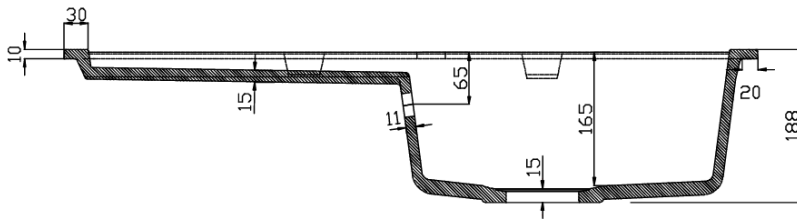

Technical sheet

REZ A-A