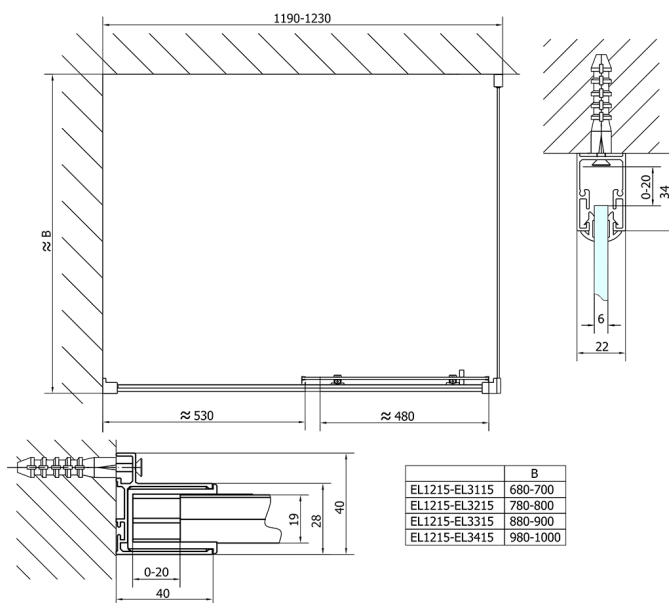

EASY Shower Door 1200mm, clear glass

Order code: EL1215

Size

Width: 1200 mm

Height: 1900 mm

Properties

Warranty: 2 years

Technical sheet

	B
EL1215-EL3115	680-700
EL1215-EL3215	780-800
EL1215-EL3315	880-900
EL1215-EL3415	980-1000