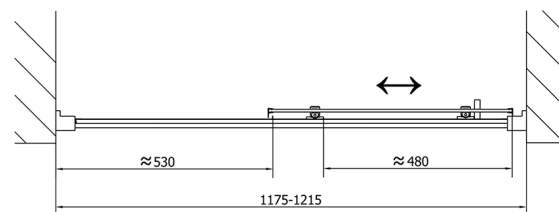

EASY Shower Door 1200mm, clear glass

Order code: EL1215

Size

Width: 1200 mm

Height: 1900 mm

Properties

Warranty: 2 years

Technical sheet

	B
EL1215-EL3115	680-700
EL1215-EL3215	780-800
EL1215-EL3315	880-900
EL1215-EL3415	980-1000