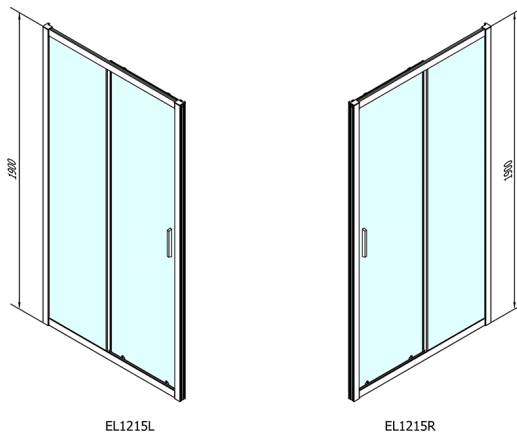

EASY Shower Door 1200mm, clear glass

Order code: EL1215

Size

Width: 1200 mm

Height: 1900 mm

Properties

Warranty: 2 years

Technical sheet

	B
EL1215-EL3115	680-700
EL1215-EL3215	780-800
EL1215-EL3315	880-900
EL1215-EL3415	980-1000