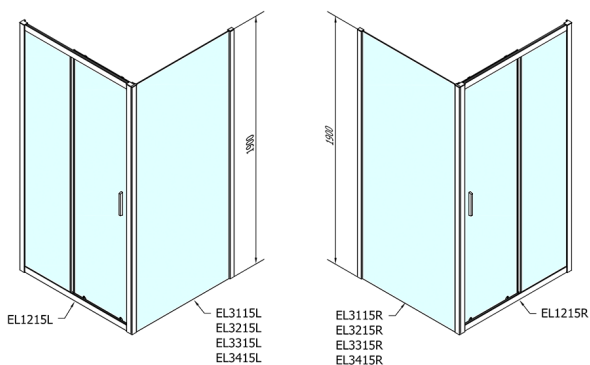

EASY Shower Door 1200mm, clear glass

Order code: EL1215

Size

Width: 1200 mm

Height: 1900 mm

Properties

Warranty: 2 years

Technical sheet

	B
EL1215-EL3115	680-700
EL1215-EL3215	780-800
EL1215-EL3315	880-900
EL1215-EL3415	980-1000