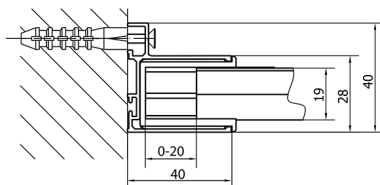

EASY Shower Door 1200mm, clear glass

Order code: EL1215

Size

Width: 1200 mm

Height: 1900 mm

Properties

Warranty: 2 years

Technical sheet

	B
EL1215-EL3115	680-700
EL1215-EL3215	780-800
EL1215-EL3315	880-900
EL1215-EL3415	980-1000