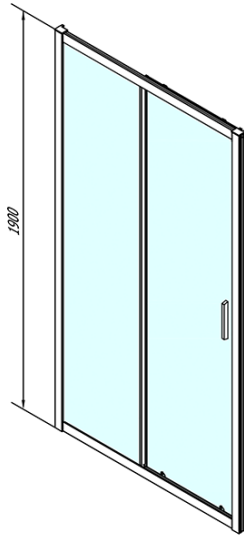

Profile colour: Chrome - polished aluminum

Shape: Alcove door

Type of opening: Sliding door

Opening direction: Versatile

Opening width: 430 mm

Glass colour: TRANSPARENT glass

Glass thickness: 6 mm

Installation width from: 1075 mm

Installation width up to: 1115 mm

Properties: Framed design

Weight / Piece: 33.5 kg

Packaging: 1 Piece

Warranty: 2 years

Spare parts

Set of vertical seals for 6/6mm glass, 1900mm (Order code: NDAE11)

Wall profile (Order code: NDAE12)

Lower tiltable roller (Order code: NDAE33)

Stop right (Order code: NDAE06P)

Crimp seals 1900mm (Order code: NDAE14)

AGEL installation kit blister (Order code: NDAESET)

EASY handle, pair (Order code: NDEL11)

Top covers (Order code: NDAE01LP)

Stop left (Order code: NDAE06L)

Upper roller (Order code: NDAE32)

Technical sheet

EL1115L

EL1115R