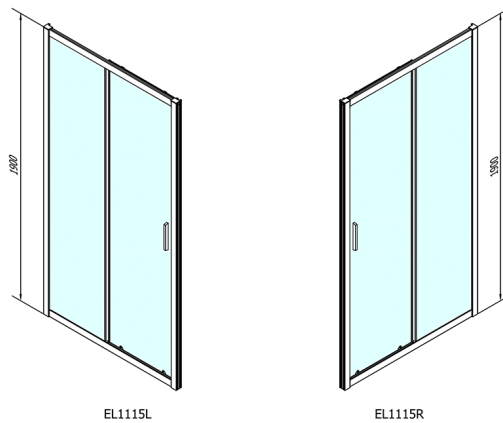

EASY Shower Door 1100mm, clear glass

Order code: EL1115

Size

Width: 1100 mm

Height: 1900 mm

Properties

Warranty: 2 years

Technical sheet

EASY Shower Door 1100mm, clear glass

	B
EL1115-EL3115	680-700
EL1115-EL3215	780-800
EL1115-EL3315	880-900
EL1115-EL3415	980-1000