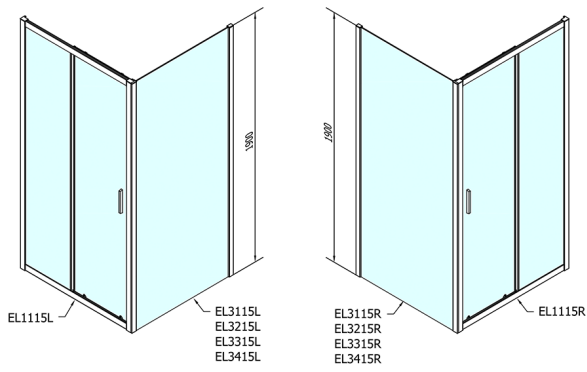

EASY Shower Door 1100mm, clear glass

Order code: EL1115

Size

Width: 1100 mm

Height: 1900 mm

Properties

Warranty: 2 years

Technical sheet

EASY Shower Door 1100mm, clear glass

	B
EL1115-EL3115	680-700
EL1115-EL3215	780-800
EL1115-EL3315	880-900
EL1115-EL3415	980-1000