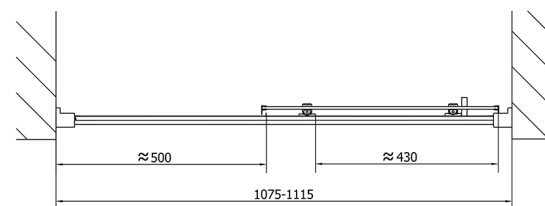

EASY Shower Door 1100mm, clear glass

Order code: EL1115

Size

Width: 1100 mm

Height: 1900 mm

Properties

Warranty: 2 years

Technical sheet

EASY Shower Door 1100mm, clear glass

	B
EL1115-EL3115	680-700
EL1115-EL3215	780-800
EL1115-EL3315	880-900
EL1115-EL3415	980-1000