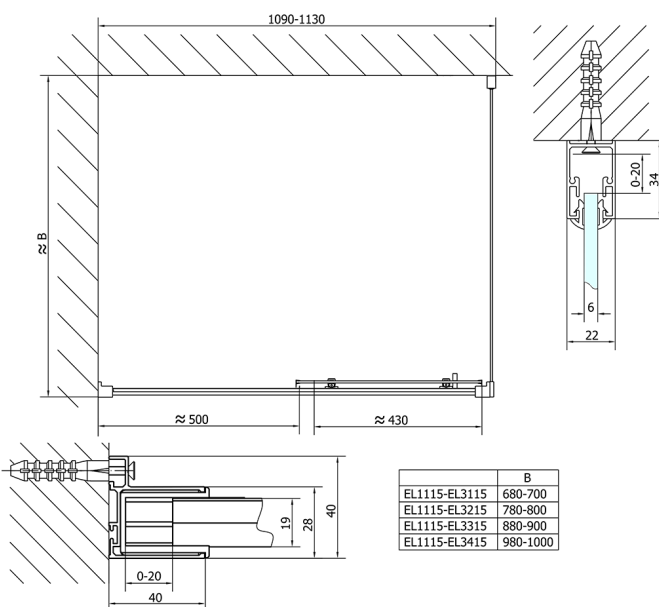

EASY Shower Door 1100mm, clear glass

Order code: EL1115

Size

Width: 1100 mm

Height: 1900 mm

Properties

Warranty: 2 years

Technical sheet

EASY Shower Door 1100mm, clear glass

	B
EL1115-EL3115	680-700
EL1115-EL3215	780-800
EL1115-EL3315	880-900
EL1115-EL3415	980-1000