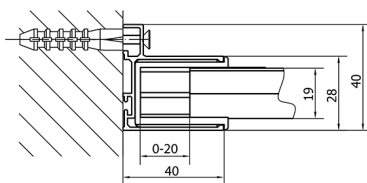

EASY Shower Door 1100mm, clear glass

Order code: EL1115

Size

Width: 1100 mm

Height: 1900 mm

Properties

Warranty: 2 years

Technical sheet

EASY Shower Door 1100mm, clear glass

	B
EL1115-EL3115	680-700
EL1115-EL3215	780-800
EL1115-EL3315	880-900
EL1115-EL3415	980-1000