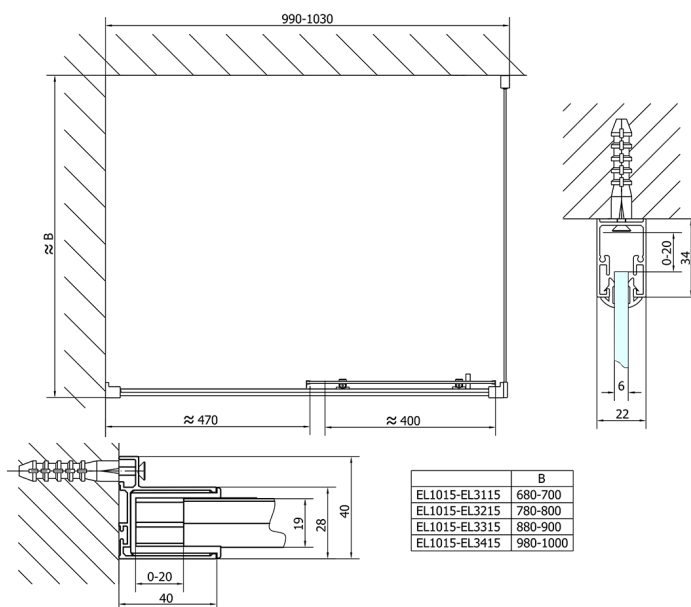

EASY Shower Door 1000mm, clear glass

Order code: EL1015

Size

Width: 1000 mm

Height: 1900 mm

Properties

Warranty: 2 years

Technical sheet

EL1015L

EL1015R

EASY Shower Door 1000mm, clear glass

	B
EL1015-EL3115	680-700
EL1015-EL3215	780-800
EL1015-EL3315	880-900
EL1015-EL3415	980-1000