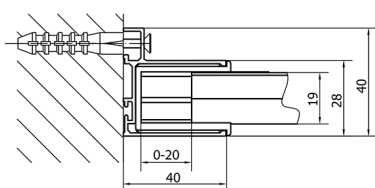

EASY Shower Door 1000mm, clear glass

Order code: EL1015

Size

Width: 1000 mm

Height: 1900 mm

Properties

Warranty: 2 years

Technical sheet

EL1015L

EL1015R

EASY Shower Door 1000mm, clear glass

	B
EL1015-EL3115	680-700
EL1015-EL3215	780-800
EL1015-EL3315	880-900
EL1015-EL3415	980-1000