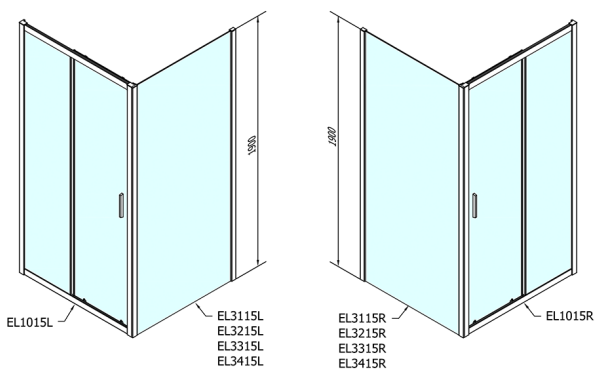

EASY Shower Door 1000mm, clear glass

Order code: EL1015

Size

Width: 1000 mm

Height: 1900 mm

Properties

Warranty: 2 years

Technical sheet

EL1015L

EL1015R

EASY Shower Door 1000mm, clear glass

	B
EL1015-EL3115	680-700
EL1015-EL3215	780-800
EL1015-EL3315	880-900
EL1015-EL3415	980-1000