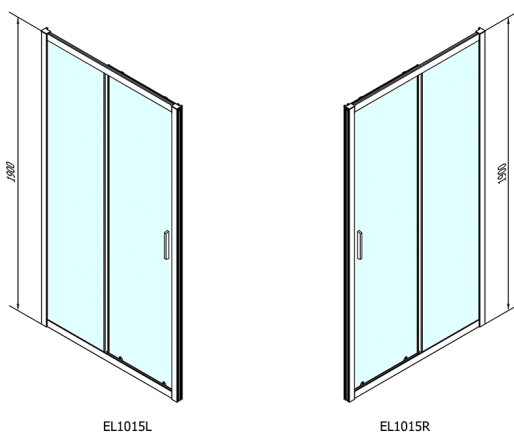

EASY Shower Door 1000mm, clear glass

Order code: EL1015

Size

Width: 1000 mm

Height: 1900 mm

Properties

Warranty: 2 years

Technical sheet

EL1015L

EL1015R

EASY Shower Door 1000mm, clear glass

	B
EL1015-EL3115	680-700
EL1015-EL3215	780-800
EL1015-EL3315	880-900
EL1015-EL3415	980-1000