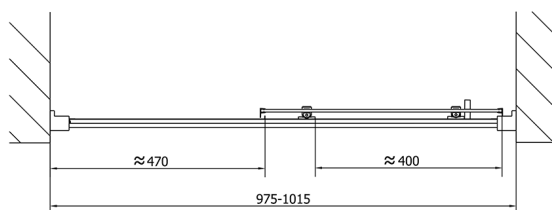

EASY Shower Door 1000mm, clear glass

Order code: EL1015

Size

Width: 1000 mm

Height: 1900 mm

Properties

Warranty: 2 years

Technical sheet

EL1015L

EL1015R

EASY Shower Door 1000mm, clear glass

	B
EL1015-EL3115	680-700
EL1015-EL3215	780-800
EL1015-EL3315	880-900
EL1015-EL3415	980-1000