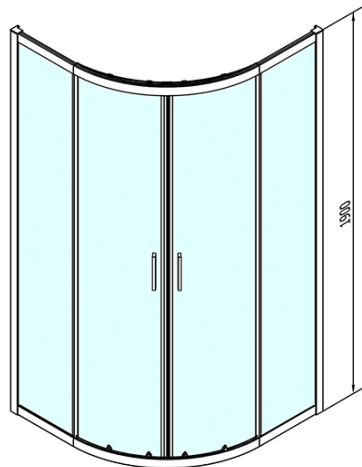

EASY Quadrant Shower Enclosure 800x800mm, L/R, clear glass

Order code: EL2515

Basic information

Brand: Polysan

Series: EASY

Size

Width: 800 mm

Height: 1900 mm

Depth: 800 mm

Properties

Profile colour: Chrome - polished aluminum

Shape: Quadrant shower enclosures

Type of opening: Sliding door

Opening width: 470 mm

Glass colour: TRANSPARENT glass

Glass thickness: 6 mm

Upper roller (Order code: NDAE32)

Set of vertical seals (Order code: NDAE11)

Lower tiltable roller (Order code: NDAE33)

AGEL installation kit blister (Order code: NDAESET)

Stop right (Order code: NDAE06P)

Set of crimp seals (Order code: NDAE14)

Wall profile (Order code: NDAE12)

EASY Quadrant Shower Enclosure 800x800mm, L/R, clear glass

Technical sheet

EL2515