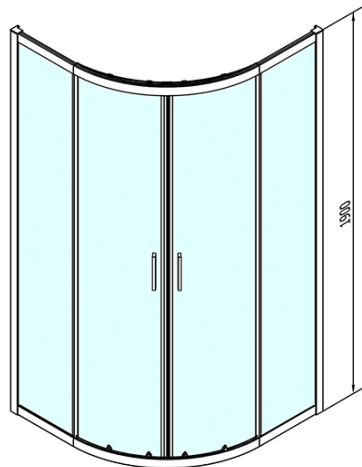

EASY Quadrant Shower Enclosure 800x800mm, L/R, clear glass

Order code: EL2515

Basic information

Brand: Polysan

Series: EASY

Size

Width: 800 mm

Height: 1900 mm

Depth: 800 mm

Properties

Profile colour: Chrome - polished aluminum

Shape: Quadrant shower enclosures

Type of opening: Sliding door

Opening width: 470 mm

Glass colour: TRANSPARENT glass

Glass thickness: 6 mm

AGEL installation kit blister (Order code: NDAESET)

Wall profile (Order code: NDAE12)

Top covers (Order code: NDAE01LP)

Stop left (Order code: NDAE06L)

Upper roller (Order code: NDAE32)

Stop right (Order code: NDAE06P)

Set of crimp seals (Order code: NDAE14)

EASY Quadrant Shower Enclosure 800x800mm, L/R, clear glass

Technical sheet

EL2515