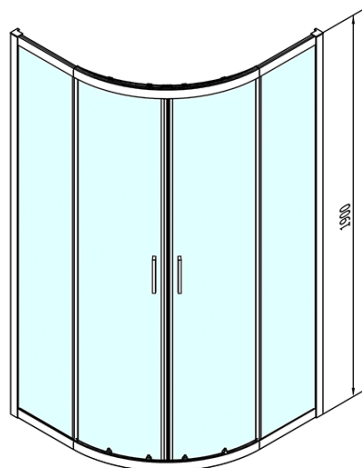

EASY Quadrant Shower Enclosure 800x800mm, L/R, clear glass

Order code: EL2515

Basic information

Brand: Polysan

Series: EASY

Size

Width: 800 mm

Height: 1900 mm

Depth: 800 mm

Properties

Profile colour: Chrome - polished aluminum

Shape: Quadrant shower enclosures

Type of opening: Sliding door

Opening width: 470 mm

Glass colour: TRANSPARENT glass

Glass thickness: 6 mm

Set of magnetic seals (Order code: NDAE10)

AGEL installation kit blister (Order code: NDAESET)

Wall profile (Order code: NDAE12)

Top covers (Order code: NDAE01LP)

Stop left (Order code: NDAE06L)

Upper roller (Order code: NDAE32)

Stop right (Order code: NDAE06P)

Set of crimp seals (Order code: NDAE14)

EASY Quadrant Shower Enclosure 800x800mm, L/R, clear glass

Technical sheet

EL2515