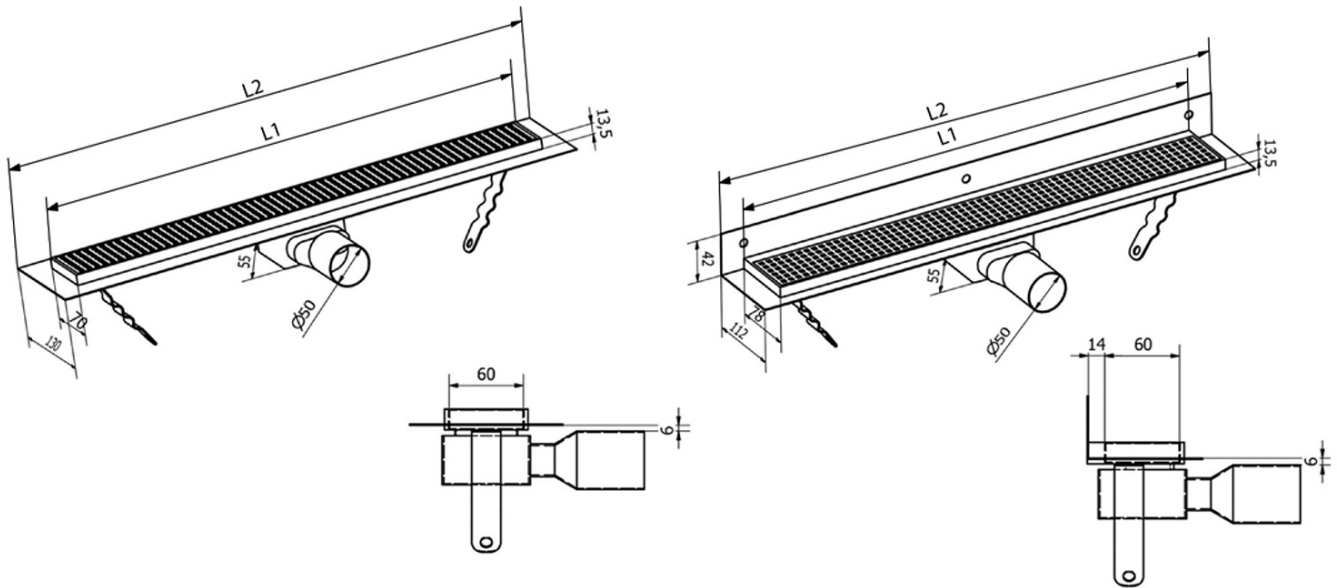

MANUS ONDA stainless steel floor drain with grate, wall-mounted, L-850, DN50

Order code: GMO24

Basic information

Brand: Gelco
Series: MANUS

Size

Length: 850 mm
Width: 112 mm
Height: 55 mm

Properties

Colour: Stainless steel
Material: Stainless steel
Installation: Against the wall - grate
Waste diameter: 50 mm
Shower channel length from: 850 mm
Shower channel length to: 850 mm
Weight / Piece: 2.56 kg
Packaging: 1 Piece
Warranty: 2 years

Spare parts

MANUS rubber seal O-ring (Order code: NDGM1)
MANUS - waste trap for Manus (Order code: NDGM2)
MANUS - rubber stopper (Order code: NDGM3)

Technical sheet

Instalační rozměry							
L1 (mm)	590	690	790	890	990	1 090	1 190
L2 (mm)	650	750	850	950	1 050	1 150	1 250