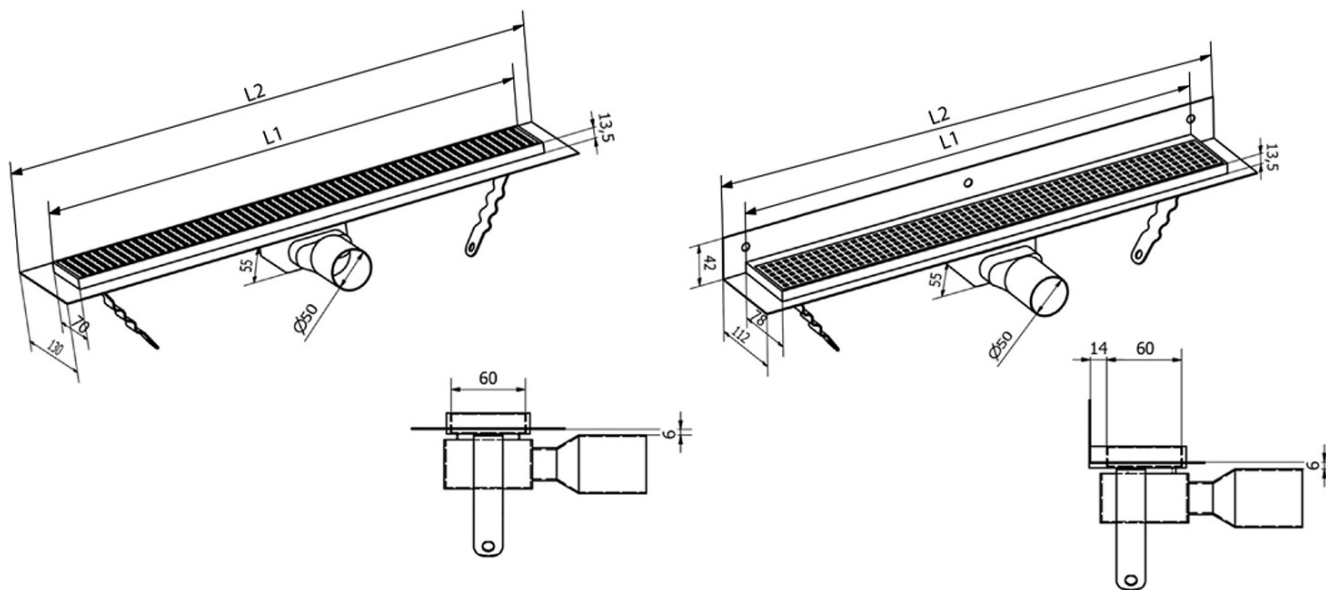

## Size

Length: 750 mm  
Width: 112 mm  
Height: 55 mm

## Properties

Colour: Stainless steel  
Material: Stainless steel  
Installation: Against the wall - grate  
Waste diameter: 50 mm  
Shower channel length from: 750 mm  
Shower channel length to: 750 mm  
Weight / Piece: 2.42 kg  
Packaging: 1 Piece  
Warranty: 2 years

## Spare parts

MANUS rubber seal O-ring (Order code: NDGM1)  
MANUS - waste trap for Manus (Order code: NDGM2)  
MANUS - rubber stopper (Order code: NDGM3)

Technical sheet

Instalační rozměry							
L1 (mm)	590	690	790	890	990	1 090	1 190
L2 (mm)	650	750	850	950	1 050	1 150	1 250