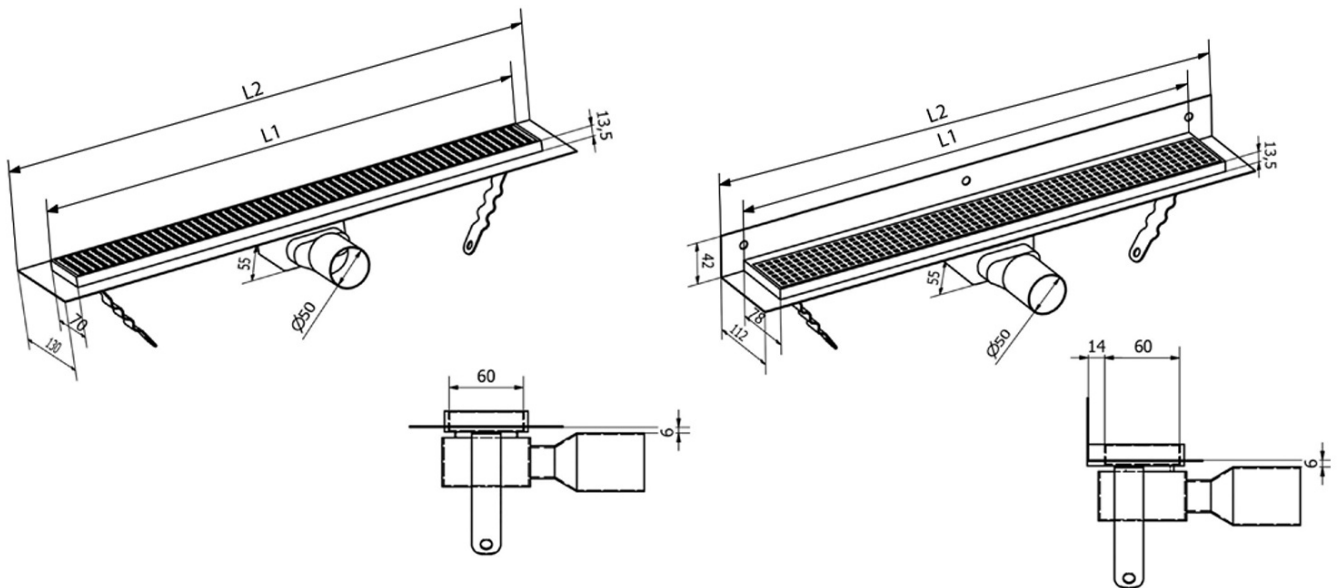

MANUS ONDA stainless steel floor drain with grate, wall-mounted, L-650, DN50

Order code: GMO22

Basic information

Brand: Gelco
Series: MANUS

Size

Length: 650 mm
Width: 112 mm
Height: 55 mm

Properties

Colour: Stainless steel
Material: Stainless steel
Installation: Against the wall - grate
Waste diameter: 50 mm
Shower channel length from: 650 mm
Shower channel length to: 650 mm
Weight / Piece: 2.2 kg
Packaging: 1 Piece
Warranty: 2 years

Spare parts

MANUS rubber seal O-ring (Order code: NDGM1)
MANUS siphon for floor drains (Order code: NDGM2)
MANUS - rubber stopper (Order code: NDGM3)

Technical sheet

Instalační rozměry							
L1 (mm)	590	690	790	890	990	1 090	1 190
L2 (mm)	650	750	850	950	1 050	1 150	1 250