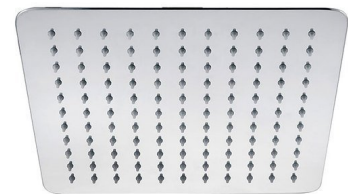

**SLIM head shower, 250x250mm, stainless steel
polished**

Order code: MS564

Basic information

Brand: Sapho

Size

Width: 250 mm

Height: 5 mm

Depth: 250 mm

Properties

Colour: Chrome

Material: Stainless steel

Shape: Square

Installation: 1 outlet

Shower functions: Rain

Equipment: AntiCalc

Weight / Piece: 1.9 kg

Packaging: 1 Piece

Warranty: 2 years

SLIM head shower, 250x250mm, stainless steel
polished

Technical sheet