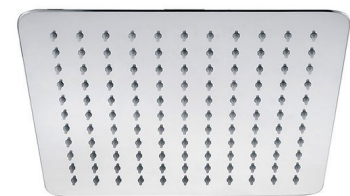

**SLIM head shower, 250x250mm, stainless steel
polished**

Order code: MS564

Basic information

Brand: Sapho

Size

Width: 250 mm

Height: 5 mm

Depth: 250 mm

Properties

Colour: Chrome

Material: Stainless steel

Shape: Square

Installation: 1 outlet

Shower functions: Rain

Equipment: AntiCalc

Weight / Piece: 1.9 kg

Packaging: 1 Piece

Warranty: 2 years

SLIM head shower, 250x250mm, stainless steel
polished

Technical sheet