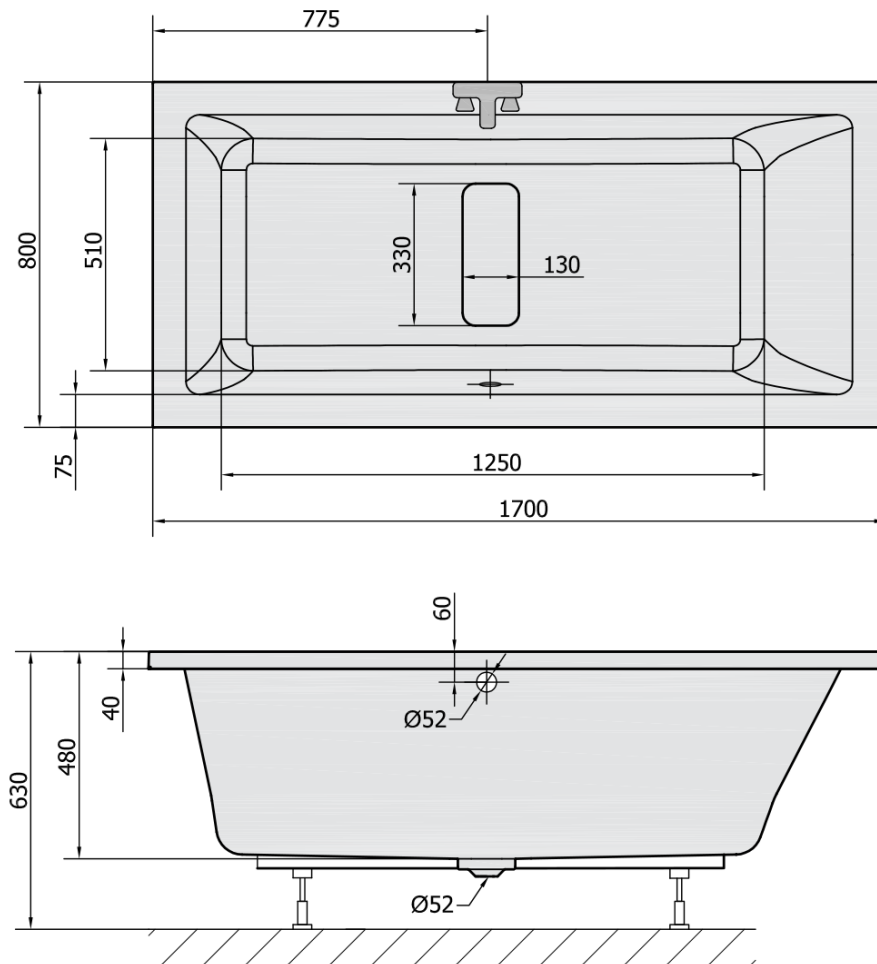

Order code: 72403

Basic information

Brand: Polysan

Size

Length: 1700 mm

Width: 800 mm

Height: 480 mm

Volume: 313 l

Properties

Colour: White

Colour options: According to the Swatch

Material: Acrylate

Shape: Rectangular

Installation: Built-in

Waste diameter: 52 mm

Properties: Edge height 40 mm (Standard)

Package does not contain: Pop Up Bath Waste

Weight / Piece: 27.3 kg

Packaging: 1 Piece

Warranty: 10 years

We recommend buy

1 Piece Bath Support Legs for Acrylic Bath Polysan, 51,5cm, Pair (Order code: PO60-60)

1 Piece Pop Up Bath Waste (L) 775mm, Plug 72mm, Chrome (Order code: 71681)

1 Piece Bath Trap 6/4", height: 42mm, DN40 (Order code: 71712)

1 Piece Sound insulation bath tape, 3m (Order code: 93400)

Technical sheet