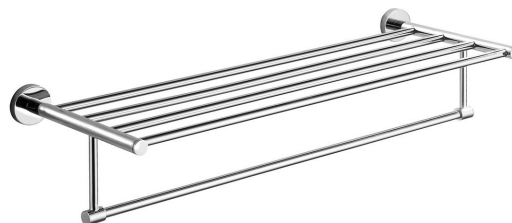

SAMBA towel holder with rail

Order code: SB114

Basic information

Brand: Aqualine

Series: SAMBA

Size

Length: 625 mm

Width: 625 mm

Height: 130 mm

Depth: 210 mm

Properties

Colour: Chrome

Material: Alloy

Shape: Circular

Type: Towel holder: with shelf

Installation: Drilling

Weight / Piece: 1.88 kg

Packaging: 1 Piece

Warranty: 2 years

Spare parts

Mounting kit for SB (Order code: NDSB)

UAK 6 bathroom accessories fixing kit, screw 4,5x60 (Order code: 40015)

Technical sheet