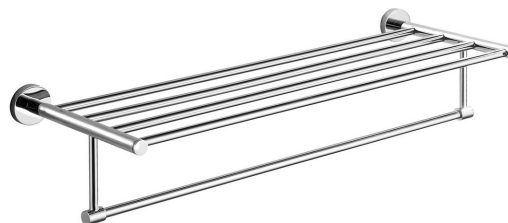

## SAMBA towel holder with rail

**Order code:** SB114

### Basic information

**Brand:** Aqualine

**Series:** SAMBA

### Size

**Length:** 625 mm

**Width:** 625 mm

**Height:** 130 mm

**Depth:** 210 mm

### Properties

**Colour:** Chrome

**Material:** Alloy

**Shape:** Circular

**Type:** Towel holder: with shelf

**Installation:** Drilling

**Weight / Piece:** 1.88 kg

**Packaging:** 1 Piece