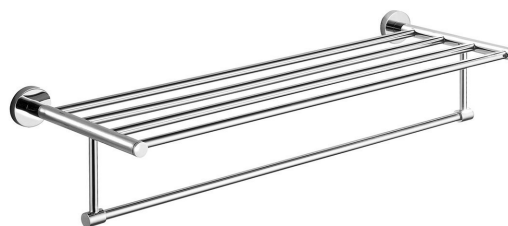

## SAMBA towel holder with rail

Order code: SB114

### Size

Length: 625 mm

Width: 625 mm

Height: 130 mm

Depth: 210 mm

### Properties

Colour: Chrome

Material: Alloy

Warranty: 2 years