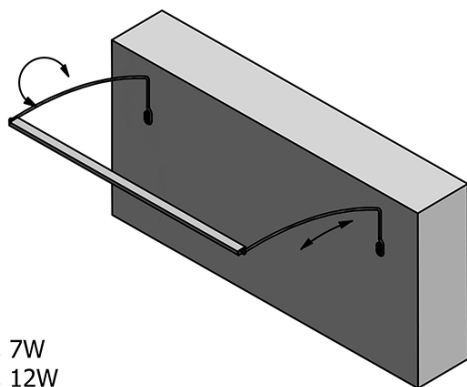

Material: Aluminum

Type of Light: LED

Light Control: Touch Sensor, Light brightness adjustment

Electrical protection: IP67

Voltage: 230 V

Power input: 15 W

LED colour: Daily white (4 000 - 5 000 K)

Luminosity: 1200 lm

Weight / Piece: 0.86 kg

Packaging: 1 Piece

Warranty: 2 years

TREX TOUCH LED Above Mirror Touch Sensor, Light
102cm 7W, aluminum

Technical sheet

- ED463- 470mm, 7W
- ED472- 770mm, 12W
- ED486- 1020mm, 15W