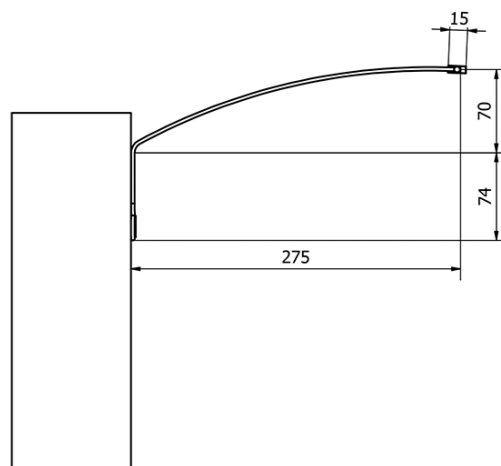

TREX TOUCH LED Above Mirror Touch Sensor, Light 102cm 7W, aluminum

Order code: ED486

Basic information

Brand: Sapho

Series: TREX

Size

Width: 1020 mm

Properties

Weight / Piece: 0.86 kg

Packaging: 1 Piece

Warranty: 2 years

TREX TOUCH LED Above Mirror Touch Sensor, Light
102cm 7W, aluminum

Technical sheet

- ED463- 470mm, 7W
- ED472- 770mm, 12W
- ED486- 1020mm, 15W