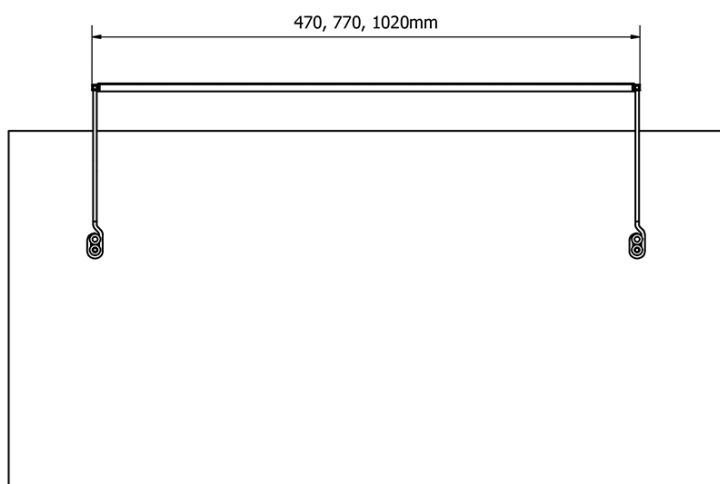

TREX TOUCH LED Above Mirror Touch Sensor, Light 102cm 7W, aluminum

Order code: ED486

Basic information

Brand: Sapho

Series: TREX

Size

Width: 1020 mm

Properties

Material: Aluminum

Type of Light: LED

Light Control: Touch Sensor, Light brightness adjustment

Electrical protection: IP67

Voltage: 230 V

Power input: 15 W

LED colour: Daily white (4 000 - 5 000 K)

Luminosity: 1200 lm

Weight / Piece: 0.86 kg

Packaging: 1 Piece

Warranty: 2 years

TREX TOUCH LED Above Mirror Touch Sensor, Light
102cm 7W, aluminum

Technical sheet

- ED463- 470mm, 7W
- ED472- 770mm, 12W
- ED486- 1020mm, 15W