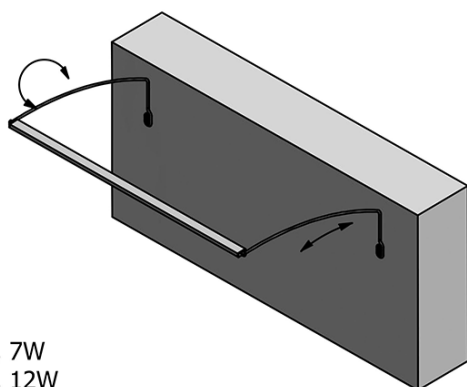

## Size

**Width:** 1020 mm

## Properties

**Material:** Aluminum

**Type of Light:** LED

**Light Control:** Touch Sensor, Light brightness adjustment

**Electrical protection:** IP67

**Voltage:** 230 V

**Power input:** 15 W

**LED colour:** Daily white (4 000 - 5 000 K)

**Luminosity:** 1200 lm

**Weight / Piece:** 0.86 kg

**Packaging:** 1 Piece

**Warranty:** 2 years

TREX TOUCH LED Above Mirror Touch Sensor, Light  
102cm 7W, aluminum

Technical sheet

- ED463- 470mm, 7W
- ED472- 770mm, 12W
- ED486- 1020mm, 15W