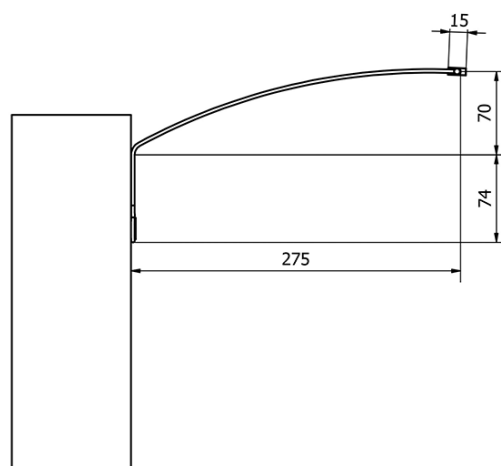

## Size

**Width:** 1020 mm

**Luminosity:** 1200 lm

**Weight / Piece:** 0.86 kg

**Packaging:** 1 Piece

**Warranty:** 2 years

TREX TOUCH LED Above Mirror Touch Sensor, Light  
102cm 7W, aluminum

Technical sheet

- ED463- 470mm, 7W
- ED472- 770mm, 12W
- ED486- 1020mm, 15W