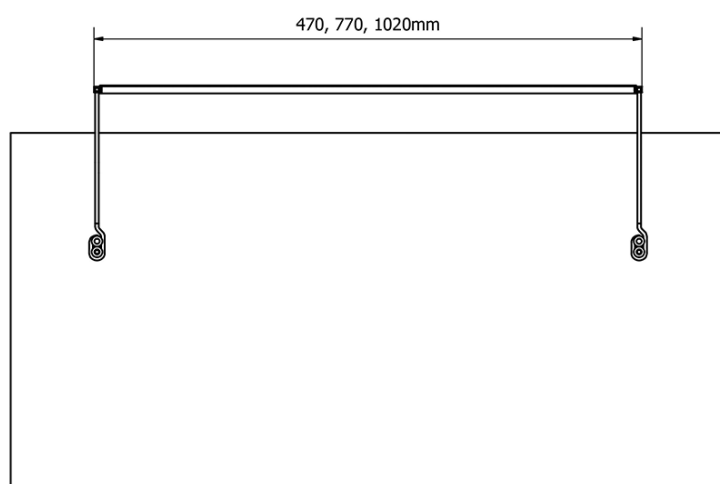

## Size

**Width:** 1020 mm

## Properties

**Material:** Aluminum

**Type of Light:** LED

**Light Control:** Touch Sensor, Light brightness adjustment

**Electrical protection:** IP67

**Voltage:** 230 V

**Power input:** 15 W

**LED colour:** Daily white (4 000 - 5 000 K)

**Luminosity:** 1200 lm

**Weight / Piece:** 0.86 kg

**Packaging:** 1 Piece

**Warranty:** 2 years

TREX TOUCH LED Above Mirror Touch Sensor, Light  
102cm 7W, aluminum

Technical sheet

- ED463- 470mm, 7W
- ED472- 770mm, 12W
- ED486- 1020mm, 15W