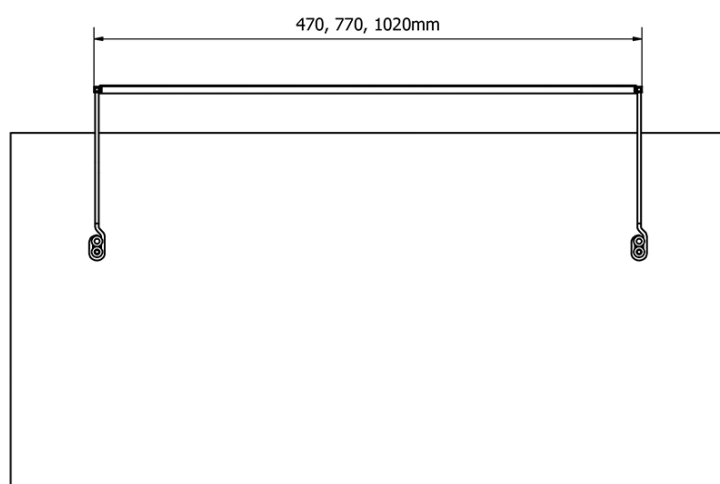

TREX TOUCH LED Above Mirror Touch Sensor, Light 102cm 7W, aluminum

Order code: ED486

Basic information

Brand: Sapho

Series: TREN

Size

Width: 1020 mm

Properties

Material: Aluminum

Type of Light: LED

Light Control: Touch Sensor, Light brightness adjustment

Electrical protection: IP67

Voltage: 230 V

Power input: 15 W

LED colour: Daily white (4 000 - 5 000 K)

Luminosity: 1200 lm

Weight / Piece: 0.86 kg

Packaging: 1 Piece

Warranty: 2 years

TREX TOUCH LED Above Mirror Touch Sensor, Light
102cm 7W, aluminum

Technical sheet

- ED463- 470mm, 7W
- ED472- 770mm, 12W
- ED486- 1020mm, 15W