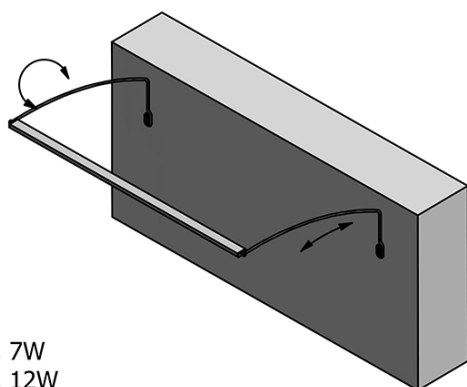

Material: Aluminum

Type of Light: LED

Light Control: Touch Sensor, Light brightness adjustment

Electrical protection: IP67

Voltage: 230 V

Power input: 15 W

LED colour: Daily white (4 000 - 5 000 K)

Luminosity: 1200 lm

Weight / Piece: 0.86 kg

Packaging: 1 Piece

Warranty: 2 years

TREX TOUCH LED Above Mirror Touch Sensor, Light
102cm 7W, aluminum

Technical sheet

- ED463- 470mm, 7W
- ED472- 770mm, 12W
- ED486- 1020mm, 15W