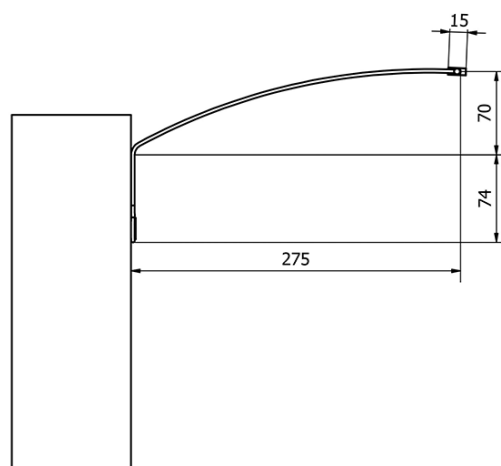

TREX TOUCH LED Above Mirror Touch Sensor, Light 102cm 7W, aluminum

Order code: ED486

Basic information

Brand: Sapho

Series: TREN

Size

Width: 1020 mm

Properties

Weight / Piece: 0.86 kg

Packaging: 1 Piece

Warranty: 2 years

TREX TOUCH LED Above Mirror Touch Sensor, Light
102cm 7W, aluminum

Technical sheet

- ED463- 470mm, 7W
- ED472- 770mm, 12W
- ED486- 1020mm, 15W