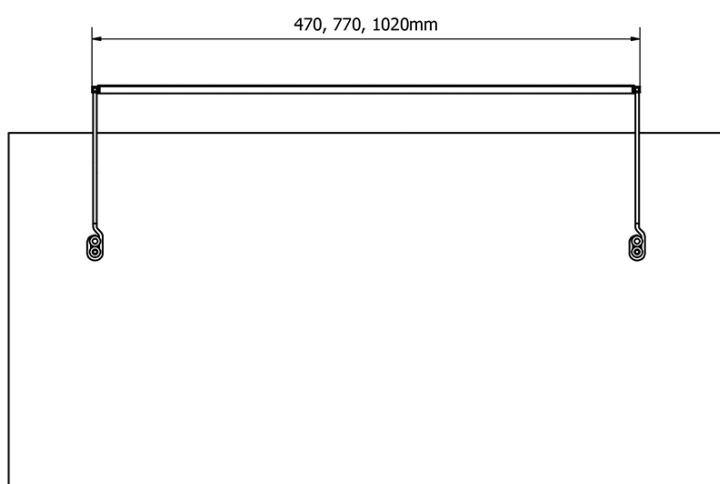

TREX TOUCH LED Above Mirror Touch Sensor, Light 102cm 7W, aluminum

Order code: ED486

Basic information

Brand: Sapho

Series: TREN

Size

Width: 1020 mm

Properties

Material: Aluminum

Type of Light: LED

Light Control: Touch Sensor, Light brightness adjustment

Electrical protection: IP67

Voltage: 230 V

Power input: 15 W

LED colour: Daily white (4 000 - 5 000 K)

Luminosity: 1200 lm

Weight / Piece: 0.86 kg

Packaging: 1 Piece

Warranty: 2 years

TREX TOUCH LED Above Mirror Touch Sensor, Light
102cm 7W, aluminum

Technical sheet

- ED463- 470mm, 7W
- ED472- 770mm, 12W
- ED486- 1020mm, 15W