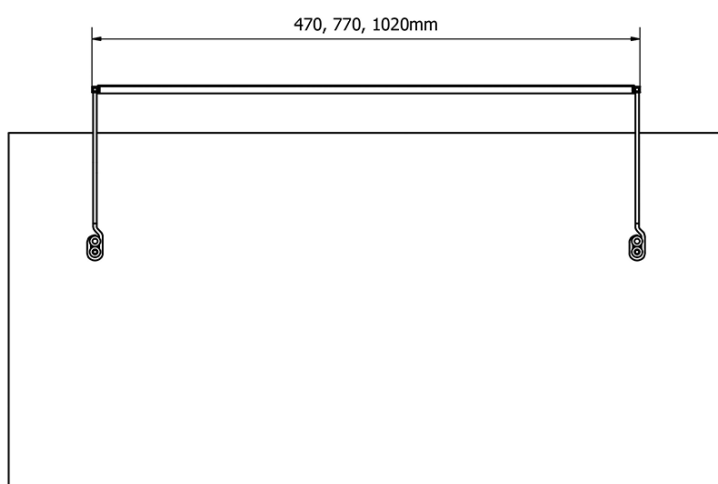

TREX TOUCH LED Above Mirror Touch Sensor Light 77cm 7W, aluminum

Order code: ED472

Basic information

Brand: Sapho

Series: TREX

Size

Width: 770 mm

Properties

Material: Aluminum

Type of Light: LED

Light Control: Touch Sensor, Light brightness adjustment

Electrical protection: IP67

Voltage: 230 V

Power input: 12 W

LED colour: Daily white (4 000 - 5 000 K)

Luminosity: 930 lm

Weight / Piece: 0.73 kg

Packaging: 1 Piece

Warranty: 2 years

TREX TOUCH LED Above Mirror Touch Sensor Light
77cm 7W, aluminum

Technical sheet

- ED463- 470mm, 7W
- ED472- 770mm, 12W
- ED486- 1020mm, 15W