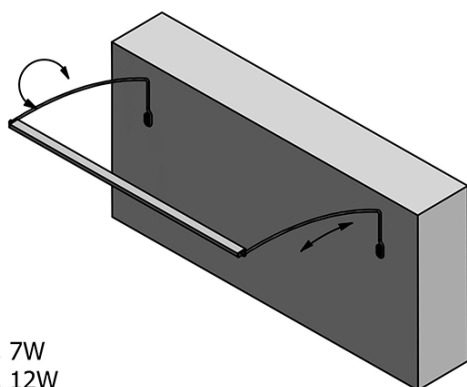

Material: Aluminum

Type of Light: LED

Light Control: Touch Sensor, Light brightness adjustment

Electrical protection: IP67

Voltage: 230 V

Power input: 12 W

LED colour: Daily white (4 000 - 5 000 K)

Luminosity: 930 lm

Weight / Piece: 0.73 kg

Packaging: 1 Piece

Warranty: 2 years

TREX TOUCH LED Above Mirror Touch Sensor Light
77cm 7W, aluminum

Technical sheet

- ED463- 470mm, 7W
- ED472- 770mm, 12W
- ED486- 1020mm, 15W