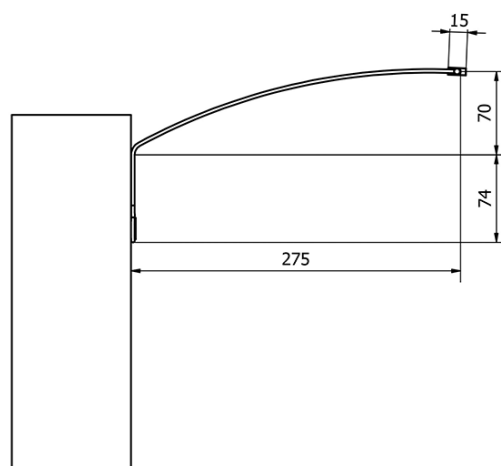

TREX TOUCH LED Above Mirror Touch Sensor Light 77cm 7W, aluminum

Order code: ED472

Basic information

Brand: Sapho

Series: TREX

Size

Width: 770 mm

Properties

Material: Aluminum

Type of Light: LED

Light Control: Touch Sensor, Light brightness adjustment

Electrical protection: IP67

Voltage: 230 V

Power input: 12 W

LED colour: Daily white (4 000 - 5 000 K)

Luminosity: 930 lm

Weight / Piece: 0.73 kg

Packaging: 1 Piece

Warranty: 2 years

TREX TOUCH LED Above Mirror Touch Sensor Light
77cm 7W, aluminum

Technical sheet

- ED463- 470mm, 7W
- ED472- 770mm, 12W
- ED486- 1020mm, 15W