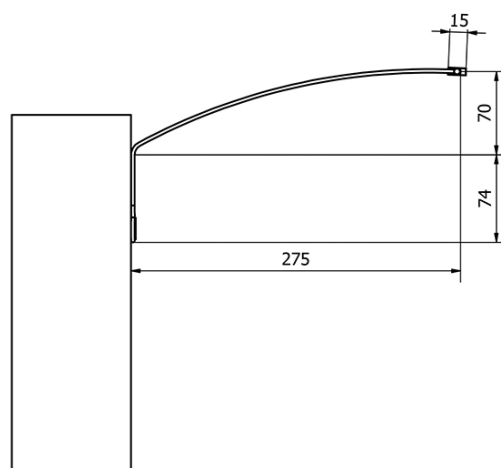

TREX TOUCH LED Above Mirror Touch Sensor Light 77cm 7W, aluminum

Order code: ED472

Basic information

Brand: Sapho

Series: TREX

Size

Width: 770 mm

Properties

Material: Aluminum

Type of Light: LED

Light Control: Touch Sensor, Light brightness adjustment

Electrical protection: IP67

Voltage: 230 V

Power input: 12 W

LED colour: Daily white (4 000 - 5 000 K)

Luminosity: 930 lm

Weight / Piece: 0.73 kg

Packaging: 1 Piece

Warranty: 2 years

TREX TOUCH LED Above Mirror Touch Sensor Light
77cm 7W, aluminum

Technical sheet

- ED463- 470mm, 7W
- ED472- 770mm, 12W
- ED486- 1020mm, 15W