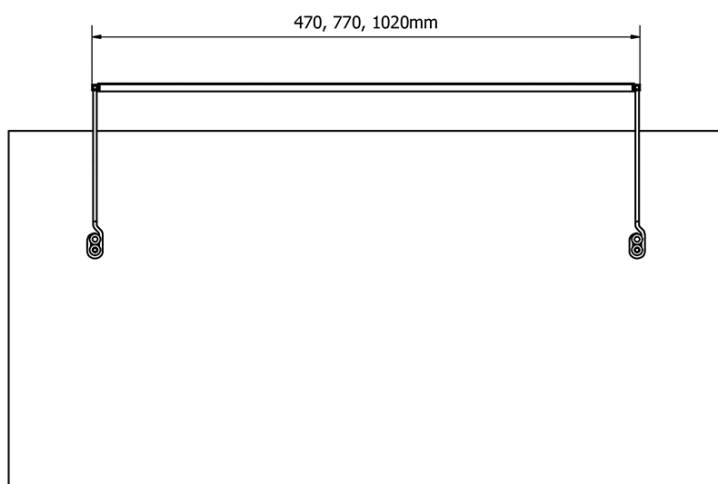

TREX TOUCH LED Above Mirror Touch Sensor Light 77cm 7W, aluminum

Order code: ED472

Basic information

Brand: Sapho

Series: TREX

Size

Width: 770 mm

Properties

Material: Aluminum

Type of Light: LED

Light Control: Touch Sensor, Light brightness adjustment

Electrical protection: IP67

Voltage: 230 V

Power input: 12 W

LED colour: Daily white (4 000 - 5 000 K)

Luminosity: 930 lm

Weight / Piece: 0.73 kg

Packaging: 1 Piece

Warranty: 2 years

TREX TOUCH LED Above Mirror Touch Sensor Light
77cm 7W, aluminum

Technical sheet

- ED463- 470mm, 7W
- ED472- 770mm, 12W
- ED486- 1020mm, 15W