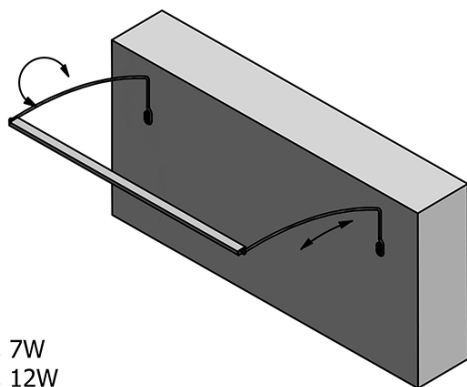

Material: Aluminum

Type of Light: LED

Light Control: Touch Sensor, Light brightness adjustment

Electrical protection: IP67

Voltage: 230 V

Power input: 12 W

LED colour: Daily white (4 000 - 5 000 K)

Luminosity: 930 lm

Weight / Piece: 0.73 kg

Packaging: 1 Piece

Warranty: 2 years

TREX TOUCH LED Above Mirror Touch Sensor Light
77cm 7W, aluminum

Technical sheet

- ED463- 470mm, 7W
- ED472- 770mm, 12W
- ED486- 1020mm, 15W