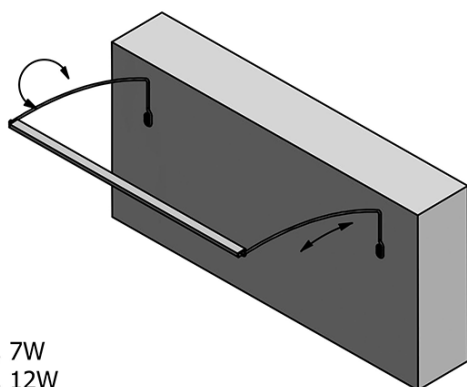

TREX TOUCH LED Above Mirror Touch Sensor Light 77cm 7W, aluminum

Order code: ED472

Basic information

Brand: Sapho
Series: TREN

Size

Width: 770 mm

Properties

Material: Aluminum
Type of Light: LED
Light Control: Touch Sensor, Light brightness adjustment
Electrical protection: IP67
Voltage: 230 V
Power input: 12 W
LED colour: Daily white (4 000 - 5 000 K)
Luminosity: 930 lm
Weight / Piece: 0.73 kg
Packaging: 1 Piece
Warranty: 2 years

TREX TOUCH LED Above Mirror Touch Sensor Light
77cm 7W, aluminum

Technical sheet

- ED463- 470mm, 7W
- ED472- 770mm, 12W
- ED486- 1020mm, 15W