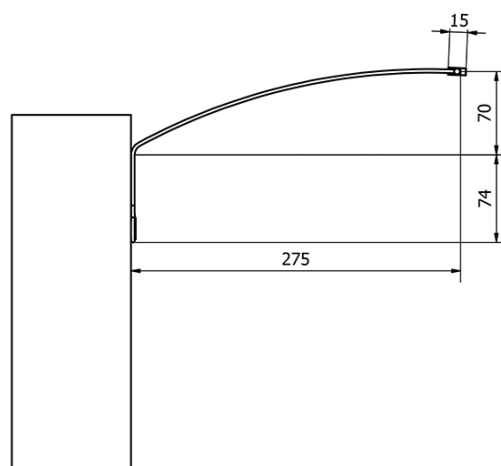

TREX TOUCH LED Above Mirror Touch Sensor Light 77cm 7W, aluminum

Order code: ED472

Basic information

Brand: Sapho
Series: TREN

Size

Width: 770 mm

Properties

Material: Aluminum
Type of Light: LED
Light Control: Touch Sensor, Light brightness adjustment
Electrical protection: IP67
Voltage: 230 V
Power input: 12 W
LED colour: Daily white (4 000 - 5 000 K)
Luminosity: 930 lm
Weight / Piece: 0.73 kg
Packaging: 1 Piece
Warranty: 2 years

TREX TOUCH LED Above Mirror Touch Sensor Light
77cm 7W, aluminum

Technical sheet

- ED463- 470mm, 7W
- ED472- 770mm, 12W
- ED486- 1020mm, 15W