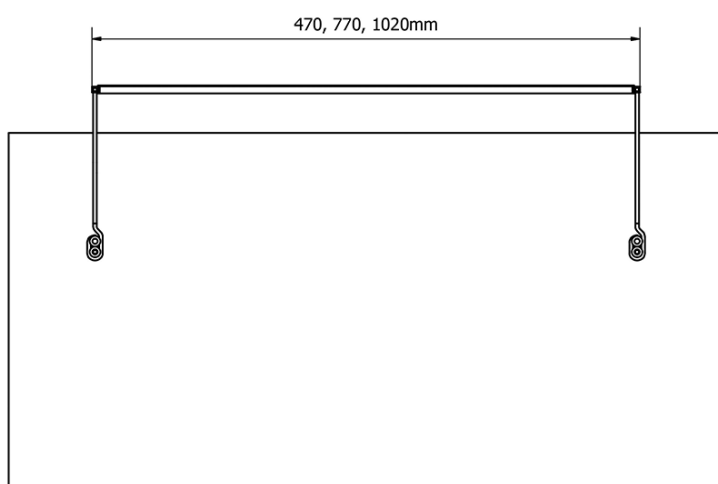

TREX TOUCH LED Above Mirror Touch Sensor Light 77cm 7W, aluminum

Order code: ED472

Basic information

Brand: Sapho
Series: TREN

Size

Width: 770 mm

Properties

Material: Aluminum
Type of Light: LED
Light Control: Touch Sensor, Light brightness adjustment
Electrical protection: IP67
Voltage: 230 V
Power input: 12 W
LED colour: Daily white (4 000 - 5 000 K)
Luminosity: 930 lm
Weight / Piece: 0.73 kg
Packaging: 1 Piece
Warranty: 2 years

TREX TOUCH LED Above Mirror Touch Sensor Light
77cm 7W, aluminum

Technical sheet

- ED463- 470mm, 7W
- ED472- 770mm, 12W
- ED486- 1020mm, 15W