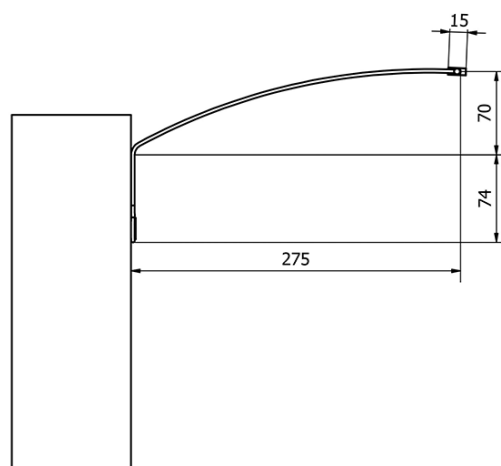

## Size

Width: 770 mm

Luminosity: 930 lm

Weight / Piece: 0.73 kg

Packaging: 1 Piece

Warranty: 2 years

TREX TOUCH LED Above Mirror Touch Sensor Light  
77cm 7W, aluminum

Technical sheet

- ED463- 470mm, 7W
- ED472- 770mm, 12W
- ED486- 1020mm, 15W