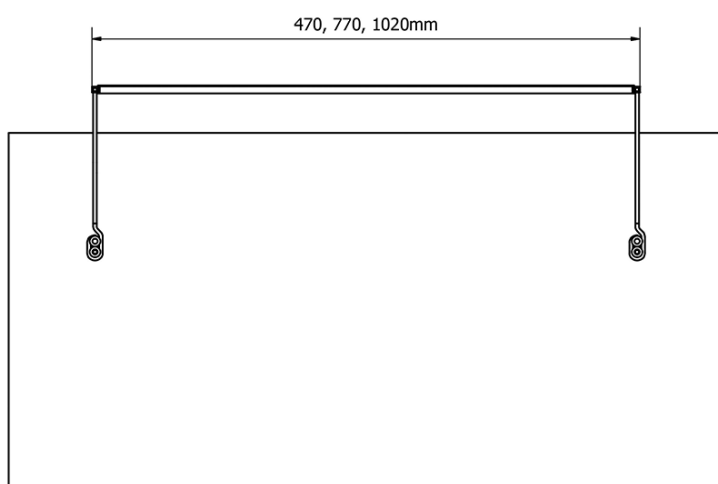

## Size

Width: 770 mm

## Properties

Material: Aluminum

Type of Light: LED

Light Control: Touch Sensor, Light brightness adjustment

Electrical protection: IP67

Voltage: 230 V

Power input: 12 W

LED colour: Daily white (4 000 - 5 000 K)

Luminosity: 930 lm

Weight / Piece: 0.73 kg

Packaging: 1 Piece

Warranty: 2 years

TREX TOUCH LED Above Mirror Touch Sensor Light  
77cm 7W, aluminum

Technical sheet

- ED463- 470mm, 7W
- ED472- 770mm, 12W
- ED486- 1020mm, 15W