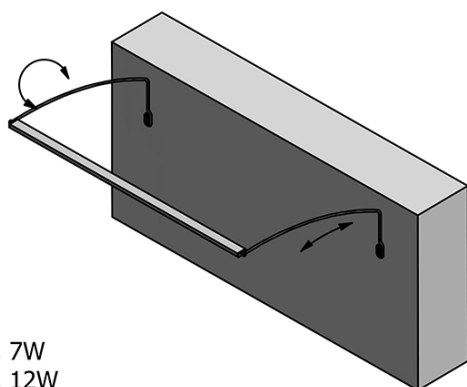

## Size

Width: 770 mm

## Properties

Material: Aluminum

Type of Light: LED

Light Control: Touch Sensor, Light brightness adjustment

Electrical protection: IP67

Voltage: 230 V

Power input: 12 W

LED colour: Daily white (4 000 - 5 000 K)

Luminosity: 930 lm

Weight / Piece: 0.73 kg

Packaging: 1 Piece

Warranty: 2 years

TREX TOUCH LED Above Mirror Touch Sensor Light  
77cm 7W, aluminum

Technical sheet

- ED463- 470mm, 7W
- ED472- 770mm, 12W
- ED486- 1020mm, 15W